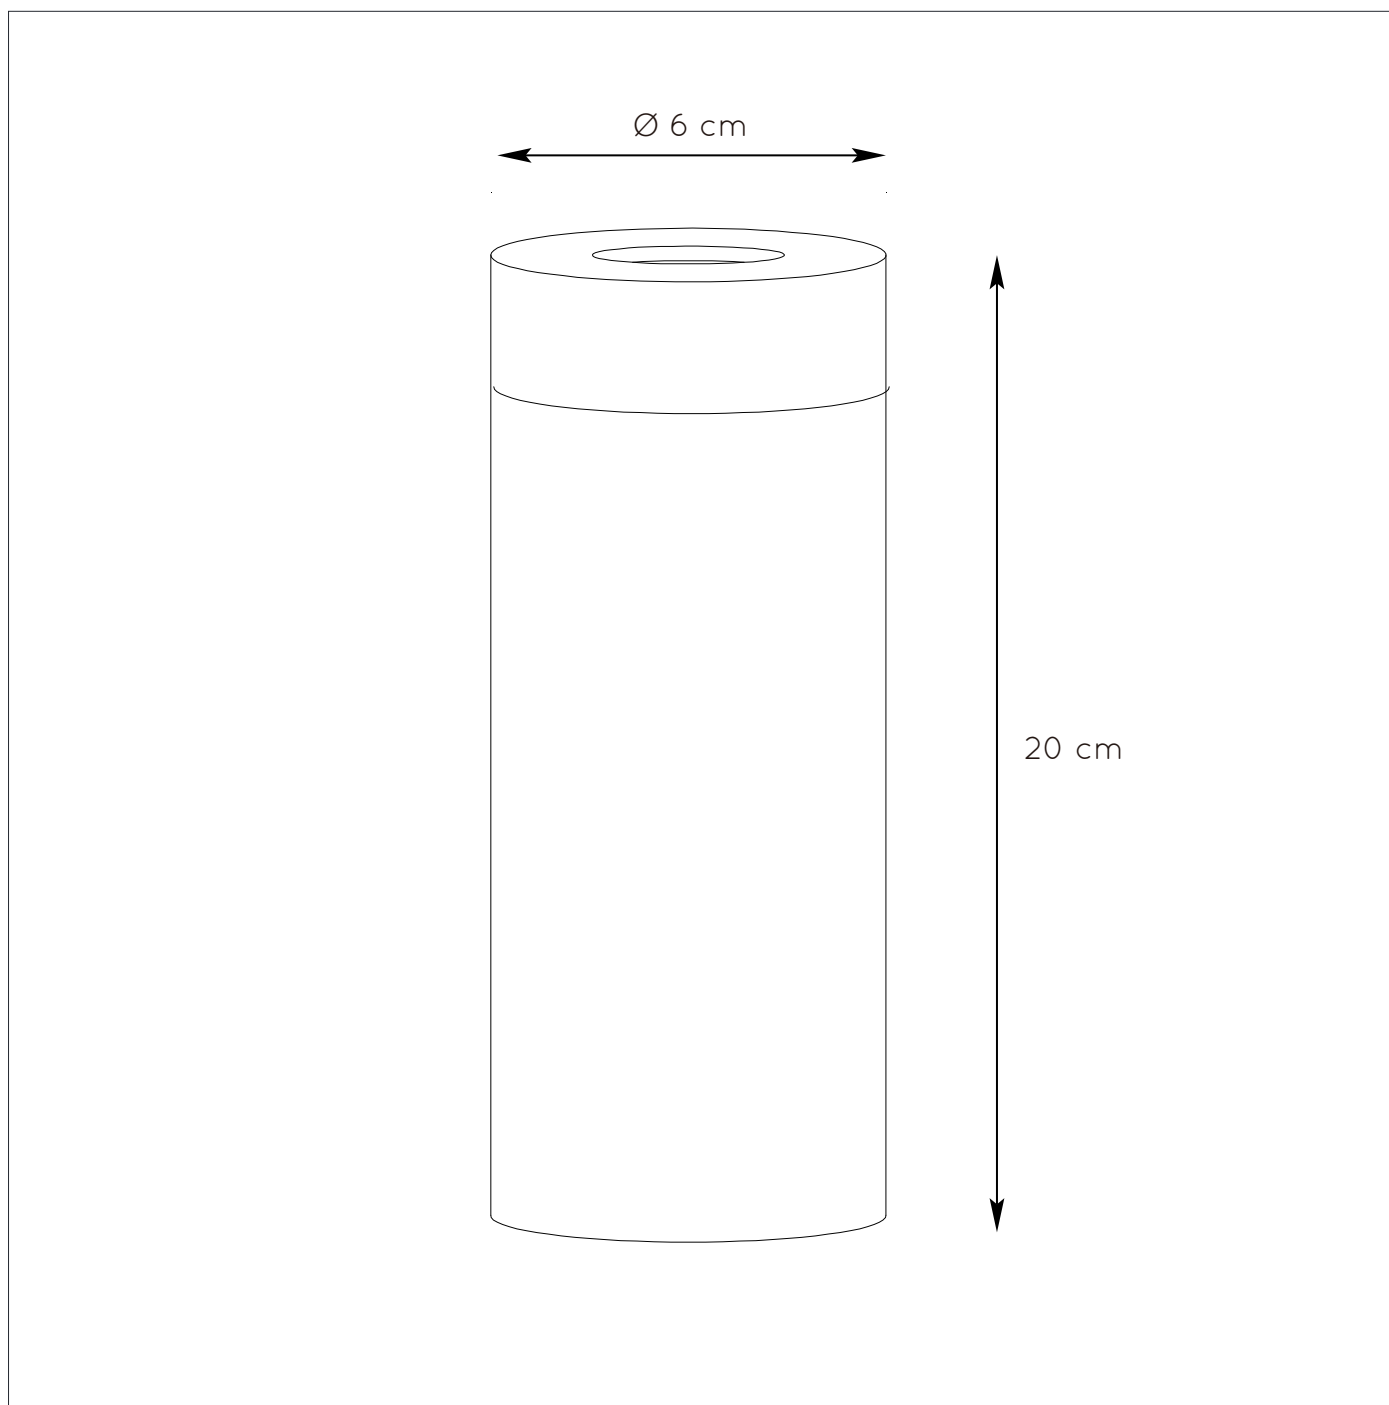

RECOMMENDED LUCIDE LIGHT SOURCE

49033/05/65

Light source dimmable : Yes

Light source incl. : No

General

Dimensions LxWxH : 6 cm x 6 cm x 20 cm

Height minimum : 6 cm

Height maximum : 6 cm

Dimensions shade LxWxH : N/A

Main material : Metal

Ceiling rose material : -

Color : Black+yellow brass, Blue+yellow brass

Style : Modern

Shape: Round

Weight : 0.75 kg

Warranty : 2 years

Product specifications

Dimmable : No

Light direction : Around (Diffuse)

Adjustable in height : Not Adjustable In Height (Before Installation)

Directional : Not Directional

Cable : Yes, Cable On Product

Cable length : 150 cm

Bulb type & maximum wattage : E27- max.60W

For more specifications of this product please visit

www.lucide.com

SELIN

Item number : 03522/01/30

EAN code : 5411212031105

Item number : 03522/01/37

EAN code : 5411212031112