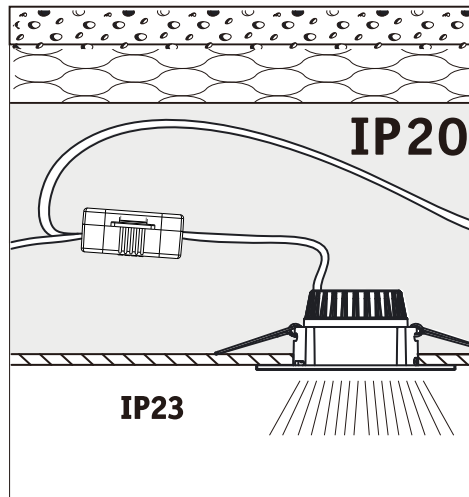

Paulmann

Safety Instructions

1, 2, 3, 4, 5, 6, 7, 10, 12, 13, 15, 16,
19, 20, 21, 22, 24, 28, 33, 34

Info

www.paulmann.com

Paulmann Licht GmbH
Quezinger Feld 2
31832 Springe
Germany

www.paulmann.com

Art.-Nr.: 944.71

(+MA326) PSU 05/20

i IP23

3x

3x

Incl.