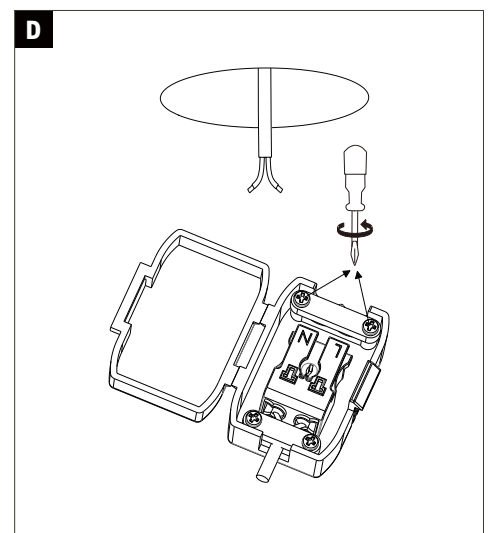

Paulmann

Safety Instructions

1, 2, 3, 4, 5, 6, 7, 10, 12, 13, 15, 16,
19, 20, 21, 22, 24, 28, 33, 34

Info

www.paulmann.com

Paulmann Licht GmbH
Quezinger Feld 2
31832 Springe
Germany

www.paulmann.com

Art.-Nr.: 944.71

(+MA326) PSU 05/20

i IP23

3x

3x

Incl.