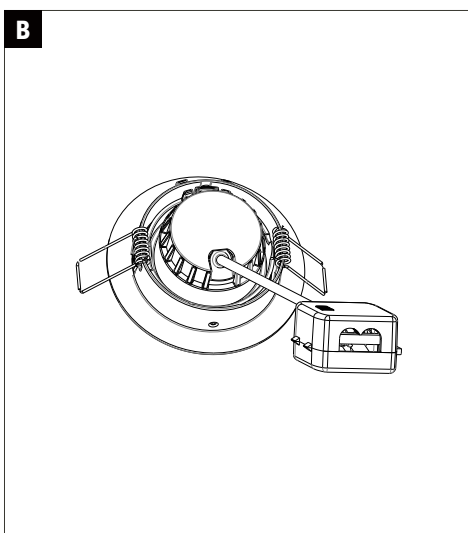

Paulmann

Safety Instructions

1, 2, 3, 4, 5, 6, 7, 10, 12, 13, 15, 16,
19, 20, 21, 22, 24, 28, 33, 34

Info

www.paulmann.com

Paulmann Licht GmbH
Quezinger Feld 2
31832 Springe
Germany

www.paulmann.com

Art.-Nr.: 944.71

(+MA326) PSU 05/20

i IP23

3x

3x

Incl.