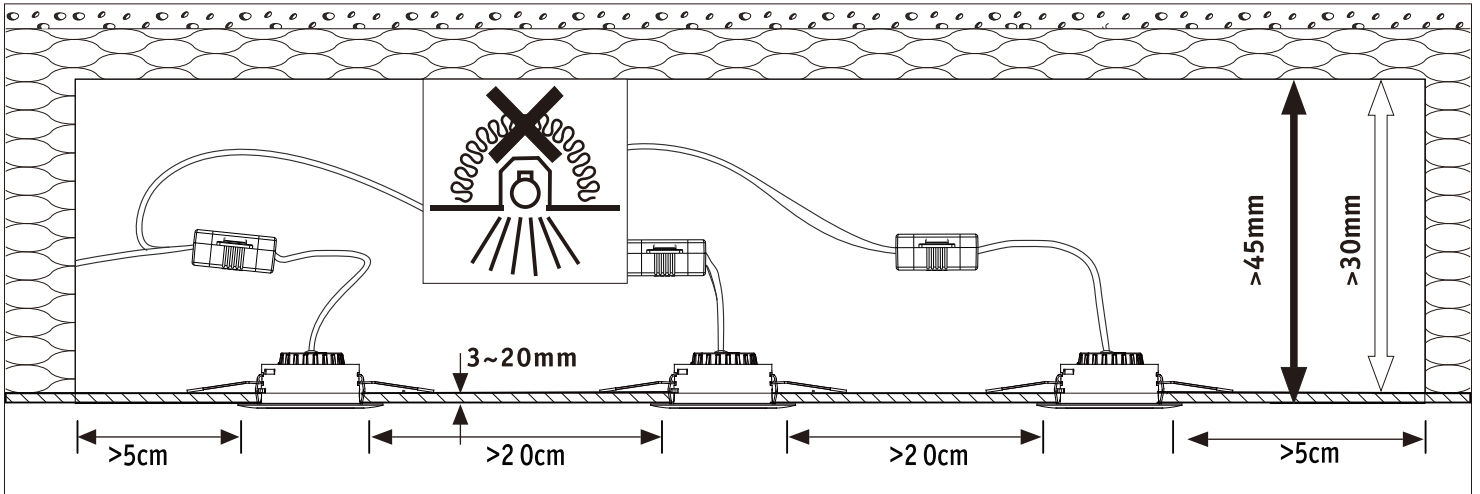

Paulmann

Safety Instructions

1, 2, 3, 4, 5, 6, 7, 10, 12, 13, 15, 16,
19, 20, 21, 22, 24, 28, 33, 34

Info

www.paulmann.com

Paulmann Licht GmbH
Quezinger Feld 2
31832 Springe
Germany

www.paulmann.com

Art.-Nr.: 944.71

(+MA326) PSU 05/20

i IP23

3x

3x

Incl.