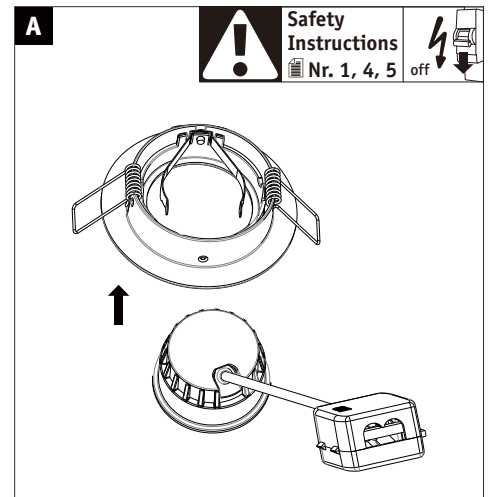

Paulmann

Safety Instructions

1, 2, 3, 4, 5, 6, 7, 10, 12, 13, 15, 16,
19, 20, 21, 22, 24, 28, 33, 34

Info

www.paulmann.com

Paulmann Licht GmbH
Quezinger Feld 2
31832 Springe
Germany

www.paulmann.com

Art.-Nr.: 944.71

(+MA326) PSU 05/20

i IP23

3x

3x

Incl.