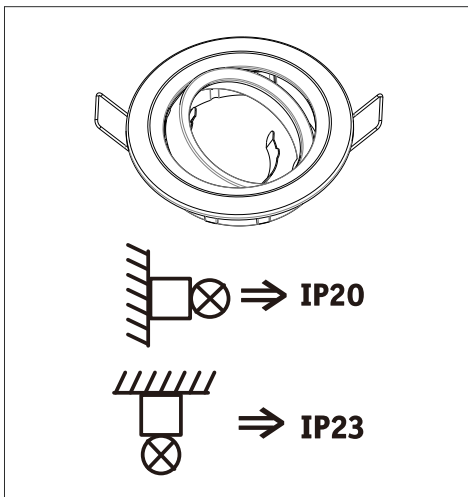

Paulmann

Safety Instructions

1, 2, 3, 4, 5, 6, 7, 10, 12, 13, 15, 16,
19, 20, 21, 22, 24, 28, 33, 34

Info

www.paulmann.com

Paulmann Licht GmbH
Quezinger Feld 2
31832 Springe
Germany

www.paulmann.com

Art.-Nr.: 944.71

(+MA326) PSU 05/20

i IP23

3x

3x

Incl.