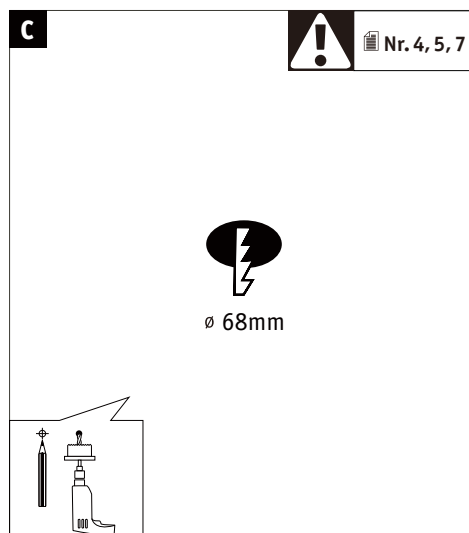

Paulmann

Safety Instructions

1, 2, 3, 4, 5, 6, 7, 10, 12, 13, 15, 16,
19, 20, 21, 22, 24, 28, 33, 34

Info

www.paulmann.com

Paulmann Licht GmbH
Quezinger Feld 2
31832 Springe
Germany

www.paulmann.com

Art.-Nr.: 944.71

(+MA326) PSU 05/20

i IP23

3x

3x

Incl.