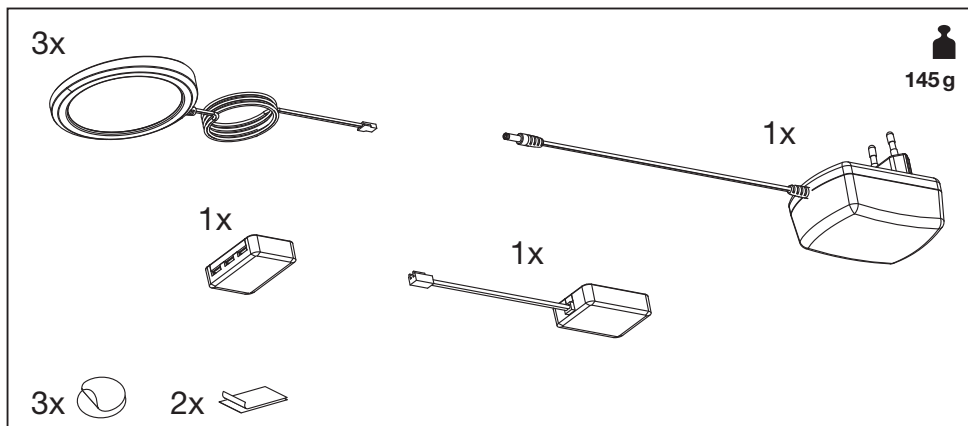

UNDERCABINET ROUND

	EAN	W	lm Light Source	lm Output	K	IP	°C	V~	mA	Hz	DF		
SMART WIFI UNDERCABINET ROUND83MMTW	4058075762190	6.5	3x 125	3x 70	3000- 6500K	20	-20... +40	220- 240	40	50/60	>0.5	110	100000

2

3

	EAN	This product contains a light source of energy efficiency class	Contained Light Source
SMART WIFI UNDERCABINET ROUND83MMTW	4058075762190	G	Contains 3 light sources 

FR

Cet appareil, ses accessoires et son cordon, se recyclent