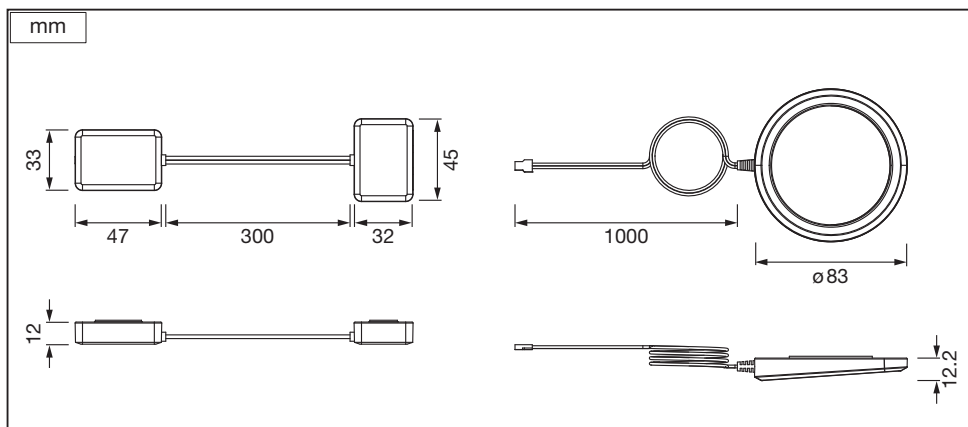

UNDERCABINET ROUND

	EAN	W	lm Light Source	lm Output	K	IP	°C	V~	mA	Hz	DF		
SMART WIFI UNDERCABINET ROUND83MMTW	4058075762190	6.5	3x 125	3x 70	3000- 6500K	20	-20... +40	220- 240	40	50/60	>0.5	110	100000

2

3

	EAN	This product contains a light source of energy efficiency class	Contained Light Source
SMART WIFI UNDERCABINET ROUND83MMTW	4058075762190	G	Contains 3 light sources 

FR

Cet appareil, ses accessoires et son cordon, se recyclent