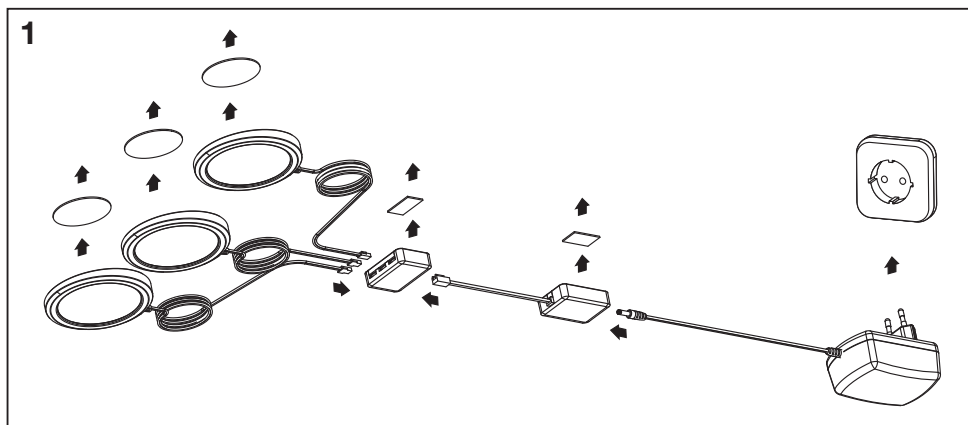

UNDERCABINET ROUND

	EAN	W	lm Light Source	lm Output	K	IP	°C	V~	mA	Hz	DF		
SMART WIFI UNDERCABINET ROUND83MMTW	4058075762190	6.5	3x 125	3x 70	3000- 6500K	20	-20... +40	220- 240	40	50/60	>0.5	110	100000

2

3

	EAN	This product contains a light source of energy efficiency class	Contained Light Source
SMART WIFI UNDERCABINET ROUND83MMTW	4058075762190	G	Contains 3 light sources 

FR

Cet appareil, ses accessoires et son cordon, se recyclent