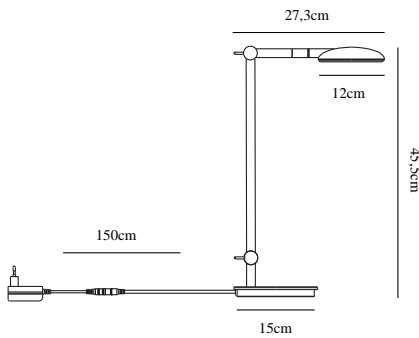

BEND | TABLE LIGHTING | BLACK

2112765003

nordlux®

Voltage (V): 230 Volt
IP degree if the fixture includes two types of IP degree: IP20
Class (Class I, Class II, Class III): Class 3 (12V)
Lampholder type (eg, E27/E14, etc): LED Module

Primary material: Metal
Secondary material: Aluminium
Color of the cable: Black
Length of the cable (cm): 150
Is the cable replaceable: False
Color: Black

Height (cm): 45.5
Width (cm): 15
Tube Diameter (cm): 1.6
Shade Diameter (cm): 12
Base Dimension (cm): 15
Length (cm): 27.3
Tilt Angle (°): 60

EAN: 5704924006012
TUN: 2148734
Item Number: 2112765003
Pcs Per Master Carton: 2
Sales Box Height (cm): 50

Sales Box Width(cm): 18
Sales Box Depth (cm): 10
Sales Box Volume m³ : 0.009
Net weight of the luminaire (kg): 1.78

Useful Lumen (lm): 410
Color Temperature (K): 2700
Ra-value : 80
Lifetime (h): 20000
Spread Angle (°) (beam angle of luminaire): 110
Candela (cd) (for directional lamp only): 160
Energy Class: F

• Scandinavian minimalistic design

Bend is a series of functional lights with integrated LED and a flexible lamp head that you can adjust to fit your needs, whether you need it for working, reading or just relaxing. Dim the light on the touch dimmer for full customization. The memory function remembers your last dimmer setting. A USB port ensures easy charging of your smartphone or other device. Bend integrates flexibility and function with soft and homey design.