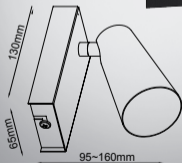

Lucande

Art.-No.: 9624851

1x GU10 LED

max. 10W

230V~50Hz

IP20

UK
CA

4