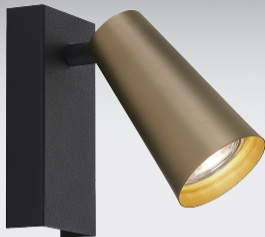

Lucande

Art.-No.: 9624851

1x GU10 LED

max. 10W

230V~50Hz

IP20

UK
CA

4