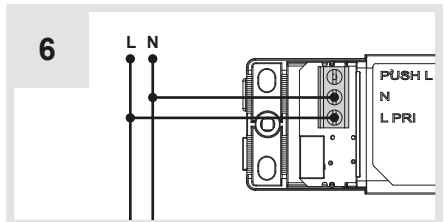

Artemide®

DRIVER 90W CV 110-240VAC 24VDC APP+PUSH IP20

i

Artemide App
Starting Guide

CODE	ON/OFF	1/10V	DALI	APP	PUSH	IPXX	V _{in}	V _{out}	P _{nom}	P _{max}
DV1075APP	X	X	X	✓	✓	IP20	110-240VAC	24VDC	90W	75W

i

A**1****2****5****3****6****4****7**

1

2

5

3

6

4