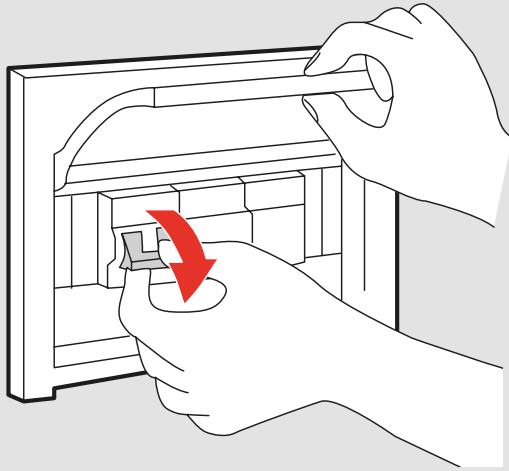

Artemide®

DRIVER 90W CV 110-240VAC 24VDC APP+PUSH IP20

i

Artemide App
Starting Guide

CODE	ON/OFF	1/10V	DALI	APP	PUSH	IPXX	V _{in}	V _{out}	P _{nom}	P _{max}
DV1075APP	X	X	X	✓	✓	IP20	110-240VAC	24VDC	90W	75W