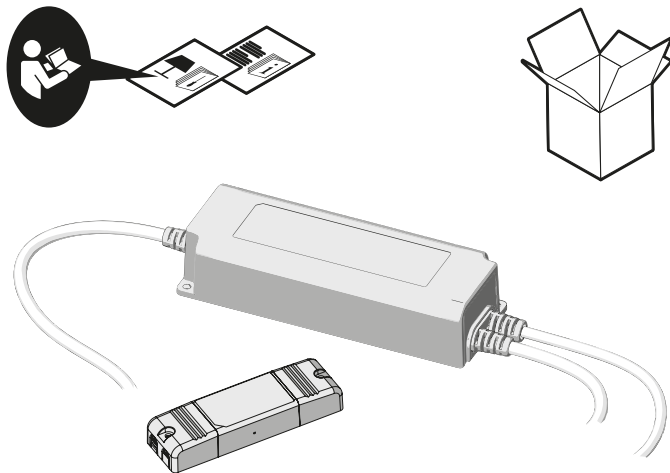

Artemide®

DRIVER 90W CV 110-240VAC 24VDC APP+PUSH IP20

i

Artemide App
Starting Guide

CODE	ON/OFF	1/10V	DALI	APP	PUSH	IPXX	V _{in}	V _{out}	P _{nom}	P _{max}
DV1075APP	X	X	X	✓	✓	IP20	110-240VAC	24VDC	90W	75W