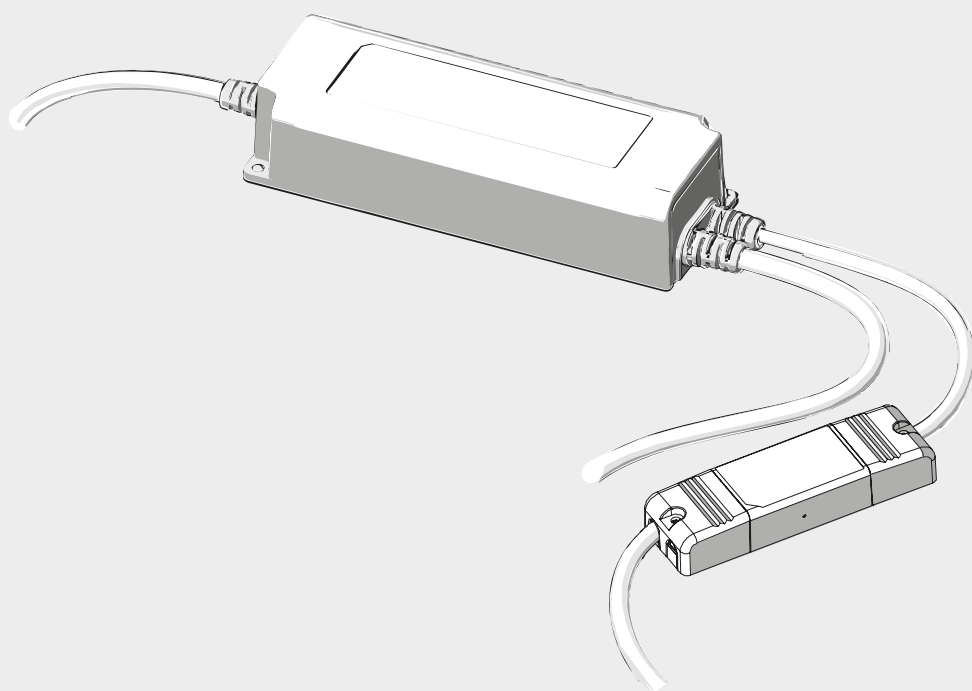

Artemide®

DRIVER 90W CV 110-240VAC 24VDC APP+PUSH IP20

i

Artemide App
Starting Guide

CODE	ON/OFF	1/10V	DALI	APP	PUSH	IPXX	V _{in}	V _{out}	P _{nom}	P _{max}
DV1075APP	X	X	X	✓	✓	IP20	110-240VAC	24VDC	90W	75W