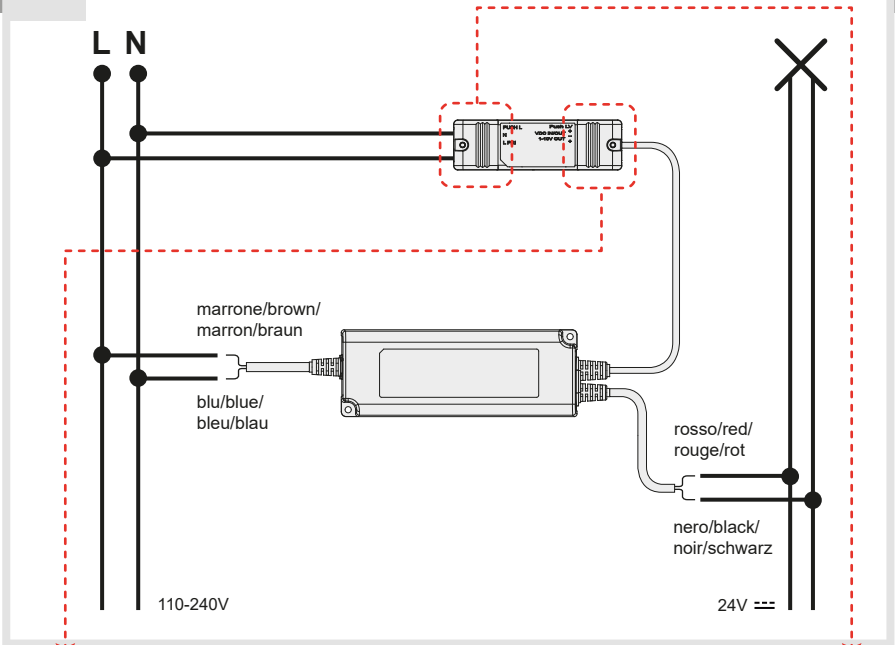

Artemide®

DRIVER 90W CV 110-240VAC 24VDC APP+PUSH IP20

i

Artemide App
Starting Guide

CODE	ON/OFF	1/10V	DALI	APP	PUSH	IPXX	V _{in}	V _{out}	P _{nom}	P _{max}
DV1075APP	X	X	X	✓	✓	IP20	110-240VAC	24VDC	90W	75W

i

A**1****2****5****3****6****4****7**

1

2

5

3

6

4