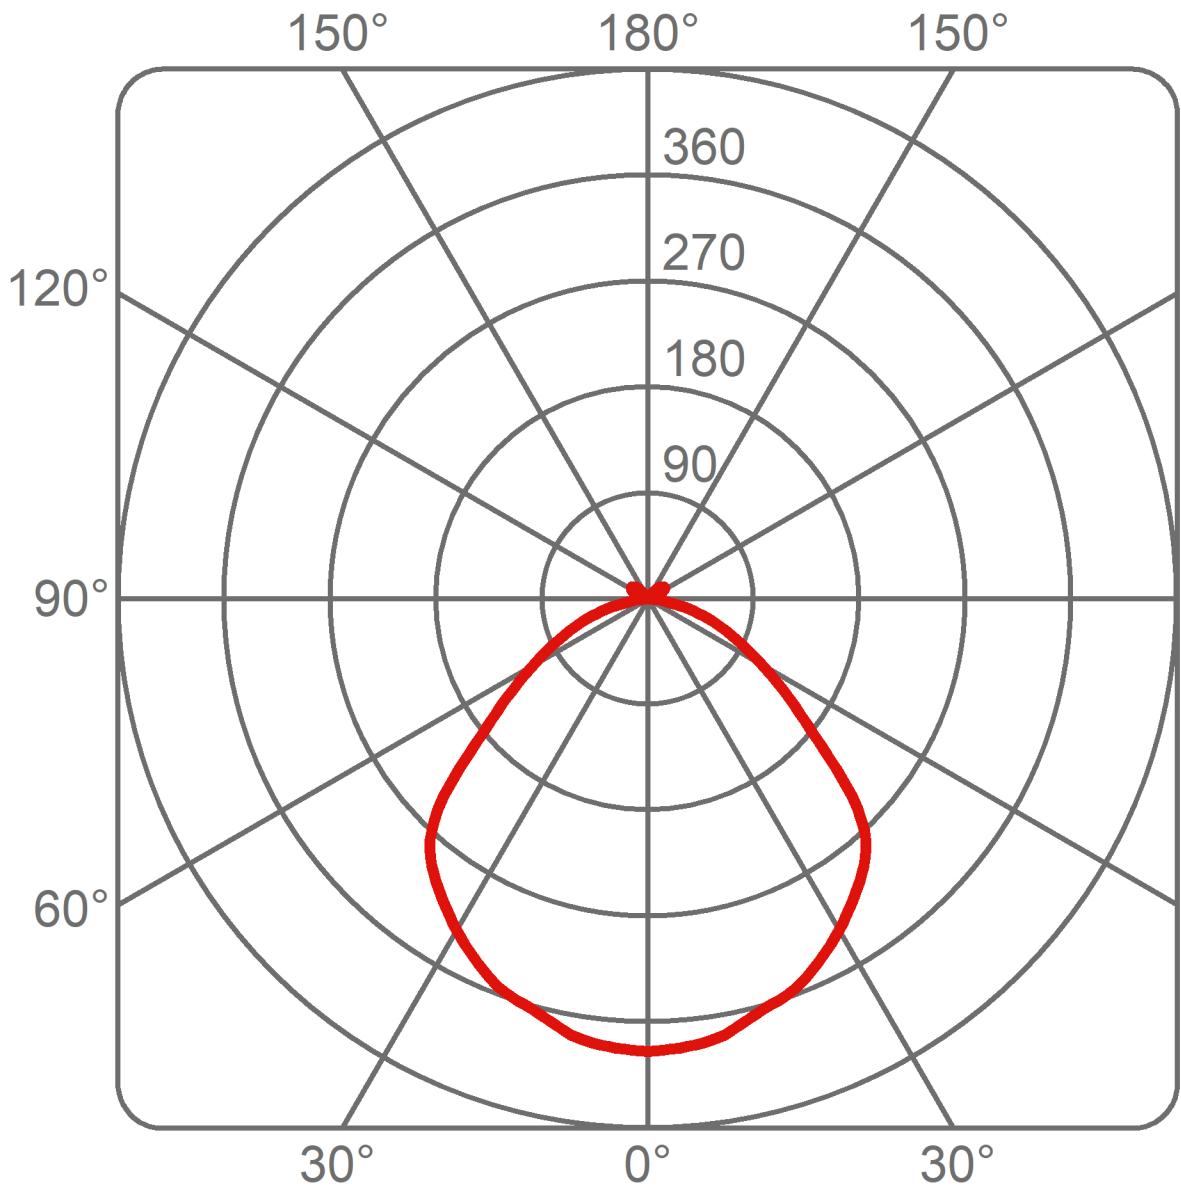

2091/BI CICALA

15W 3783K LED

Imax 385 cd/klm α 100° β 100°