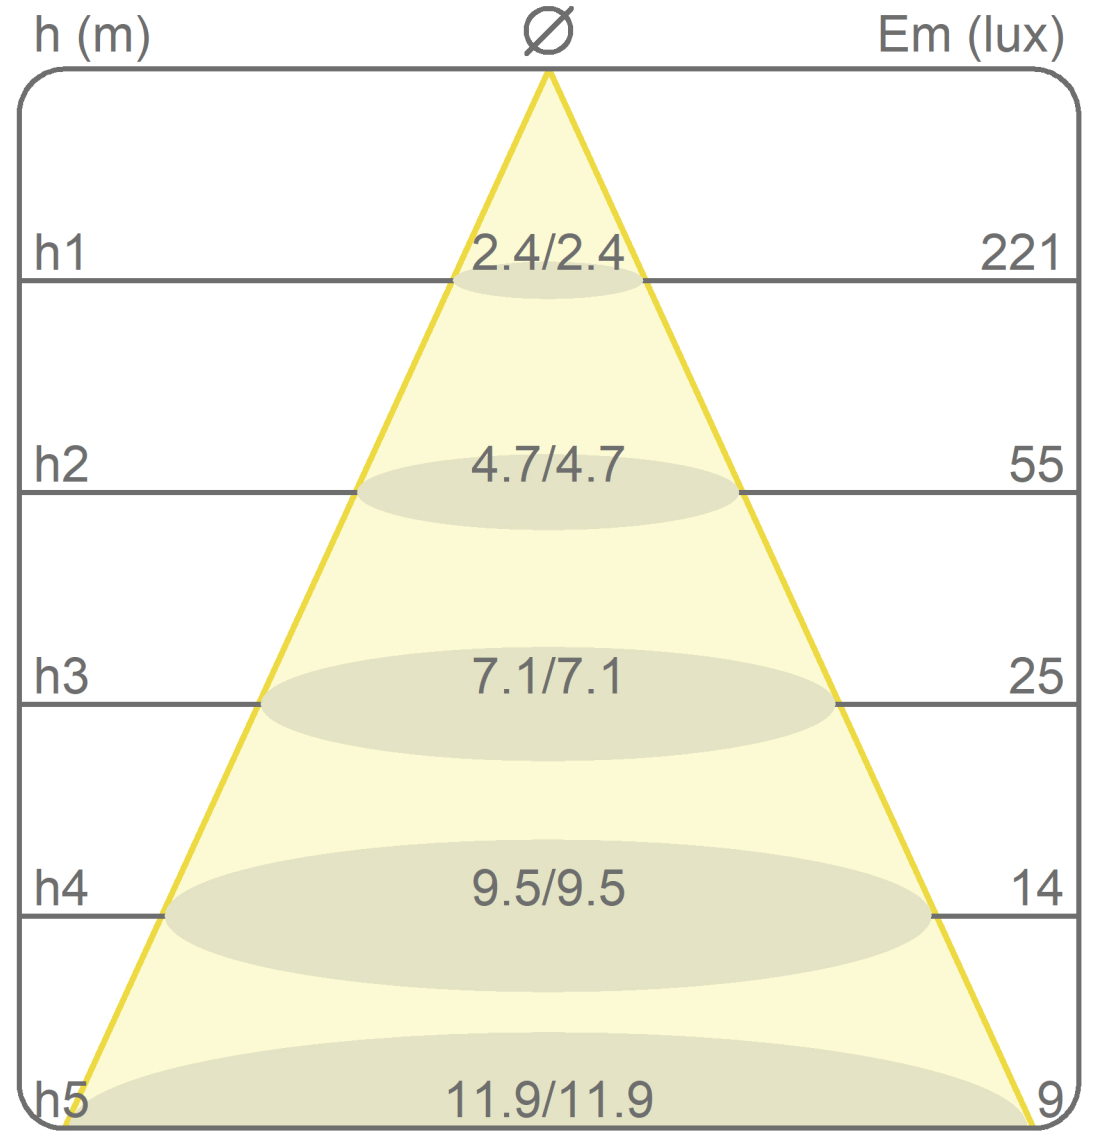

2091/BI CICALA

15W 3783K LED

Imax 385 cd/klm α 100° β 100°