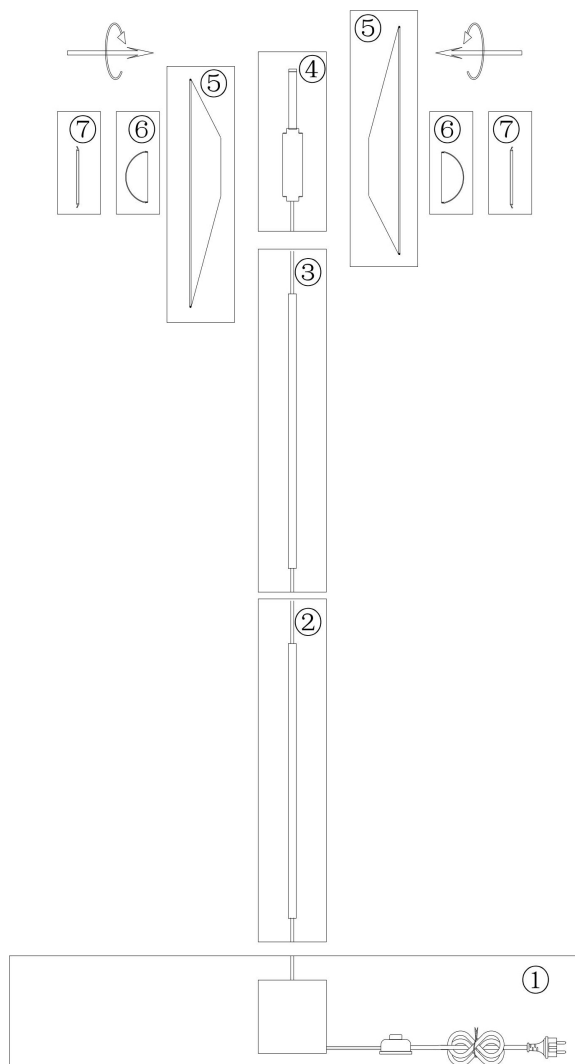

Instruction

MOD396FL-L10W3K

MAX 14W
1 000 Lumen

Model: MOD396FL-L10W3K

Collection: Modern

Series: Evolution
Stehleuchte

This product contains a light source of the energy efficiency class G