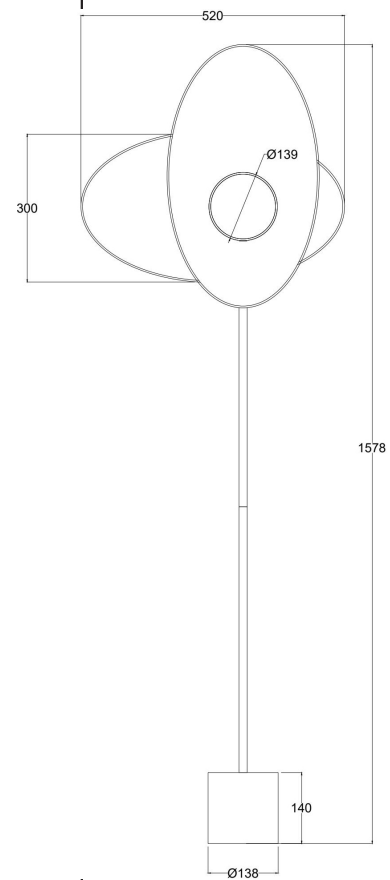

Instruction

MOD396FL-L10W3K

MAX 14W
1 000 Lumen

Model: MOD396FL-L10W3K

Collection: Modern

Series: Evolution
Stehleuchte

This product contains a light source of the energy efficiency class G