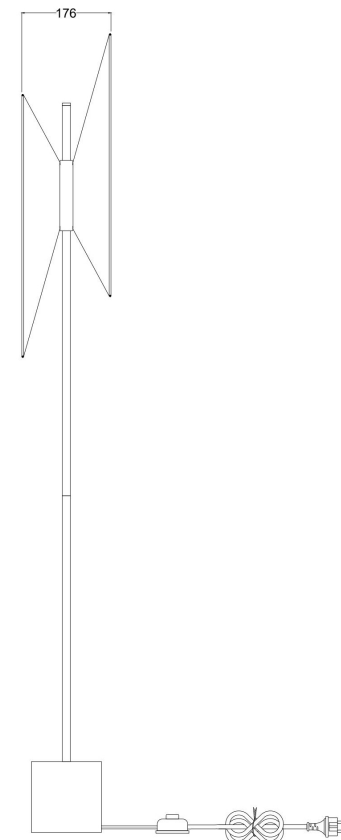

Instruction

MOD396FL-L10W3K

MAX 14W
1 000 Lumen

Model: MOD396FL-L10W3K

Collection: Modern

Series: Evolution
Stehleuchte

This product contains a light source of the energy efficiency class G