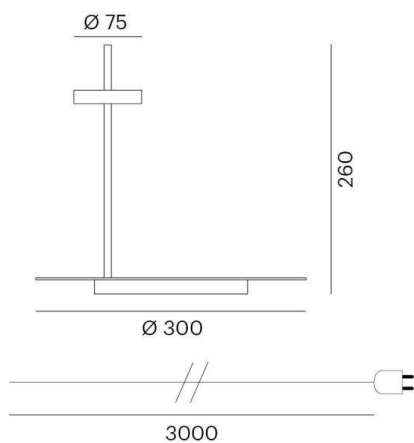

SCAVE T

738-5002962s

SCAVE T TABLE LUMINAIRE made of aluminium, black terra, light output direct, cable black, IP20 cable length 2000mm

DRAWING

TECHNICAL DETAILS

System perform. [W]	12
Bulb type	LED
Luminous flux [lm]	400
Colour temp. [K]	3000K
CRI	>90
Light output	direct
Voltage [V]	220-240V 50/60Hz
Material	aluminium

Height [mm]	260
Diameter [mm]	300
IP protection class	IP20
Voltage class	protection cl. II
Net weight [kg]	1,60

Color lamp	black terra
Electric wire	black
EAN-Number	9010506198928
Lifetime [h]	25 000

LIGHT DISTRIBUTION CURVE

The values are rated values. Power and luminous flux are initially subject to a tolerance of +/- 10%. Colour temperature tolerance: +/- 150 K. The values apply to an ambient temperature of 25°C unless otherwise specified.