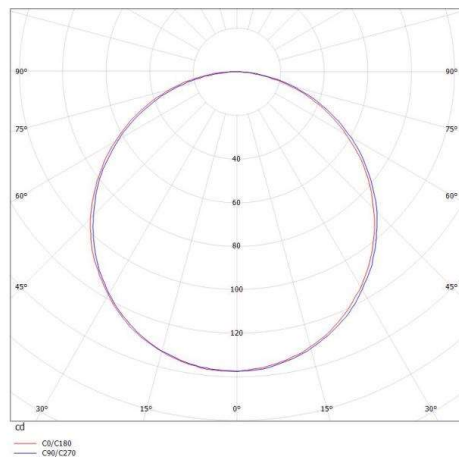

SCAVE T

738-5002962s

SCAVE T TABLE LUMINAIRE made of aluminium, black terra, light output direct, cable black, IP20 cable length 2000mm

DRAWING

TECHNICAL DETAILS

System perform. [W]	12
Bulb type	LED
Luminous flux [lm]	400
Colour temp. [K]	3000K
CRI	>90
Light output	direct
Voltage [V]	220-240V 50/60Hz
Material	aluminium

Height [mm]	260
Diameter [mm]	300
IP protection class	IP20
Voltage class	protection cl. II
Net weight [kg]	1,60

Color lamp	black terra
Electric wire	black
EAN-Number	9010506198928
Lifetime [h]	25 000

LIGHT DISTRIBUTION CURVE