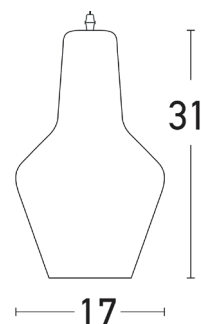

## Interior Lighting

### 17055 Pendant light

Bulb:	1xE27, MAX 40W
Voltage:	220-240V
Operating Frequency:	50/60HZ
IP:	IP20
Class:	I
Color:	Chrome
Material:	Metal-Glass
Cable Length:	150 cm
Height:	31 cm
Diameter:	17 cm / Base: 12 cm
Net Weight:	1,35 kg