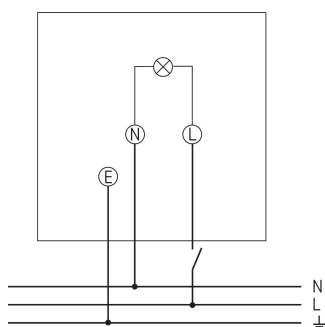

Connection example

Subject to technical changes and misprints

additional information at: www.theben.de/product/1020601

The load data are determined with exemplary selected illuminants and are therefore typical data due to the large number of available products.