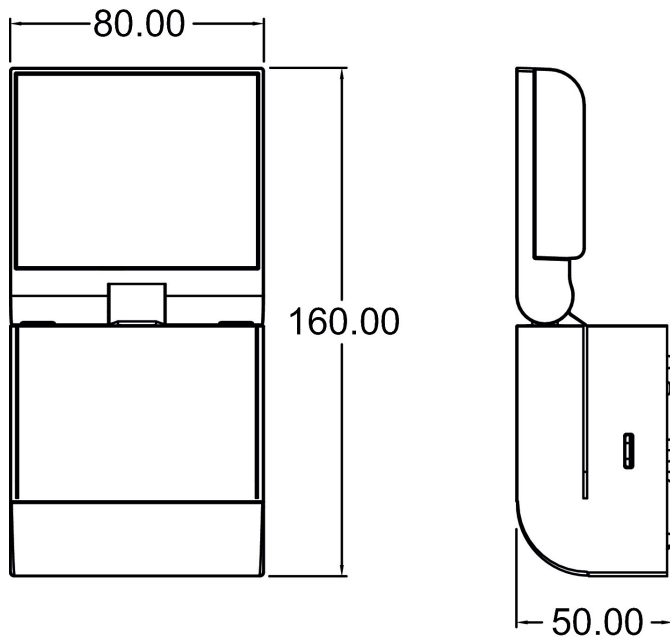

theLeda S8-100L BK	
Service life	L80/B10/45.000 h L70/B50/50.000 h
Installation height	1.8 - 2.5 m
Ambient temperature	-20°C ... 55°C
Protection class	II
Type of protection	IP 55
Predecessor	1020722, theLeda S10L BK

Connection example

Subject to technical changes and misprints

additional information at: www.theben.de/product/1020601

The load data are determined with exemplary selected illuminants and are therefore typical data due to the large number of available products.

theLeda S8-100L BK

Item no.: 1020601

Scale drawings

Accessories

Corner angle 10 BK
Item no.: 9070987

Spacer 10 BK
Item no.: 9070988

Subject to technical changes and misprints

additional information at: www.theben.de/product/1020601