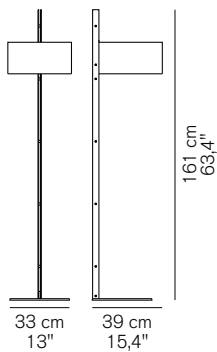

PARALLEL 396

Victor Vasilev

2022

Lampada da terra in metallo a luce diretta. Base, asta e disco di chiusura verniciati in nero opaco, riflettore rivestito in pelle. Con dimmer universale.

Floor lamp in metal giving direct light. Base, stem and closing disk in lacquered matt black, reflector covered with leather. With universal dimmer.

DIMENSIONI/DIMENSIONS

MATERIALI/MATERIALS

metallo/pelle
metal/leather

COLORE/COLORS

cuoio/leather brown
sabbia/leather sand

SORGENTI/BULBS

2 x max 60 W - E27

 fornita senza lampadina
equipped without bulb

CURVA FOTOMETRICA/ PHOTOMETRIC CURVE