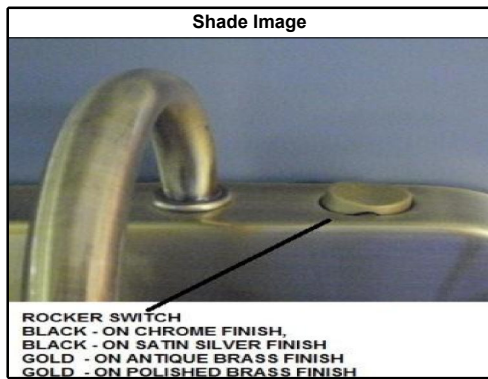

		PRODUCT SPECIFICATION ARTICLE No
		8343AB
Colour	Material	Finish
Antique brass	Mild steel	Antique brass
Description		
ANTIQUE BRASS PICTUR		
Main Picture / Diagram		Product Data

	Dimensions	
	Total Height (mm)	115
	Width / Diameter (mm)	680
	Length (mm)	
	Projection (mm)	195
	Additional Dimensions	
	Ceiling Cup Dims	
	Back-Plate Dims	L:190xW:50xH:25mm
Fixing Strap Hole Distance		

Key Features	
Class (1, 2 or 3)	1 (Earthed)
Lampholder	G5
Lamp Type	Fluorescent
Wattage	14
Switch / Dimmer	Gold Rocker switch
Operating Voltage	230V 50hz
IP Rating	IP20
Lamp Inc	yes
Lumens	
Colour Temp	3000K