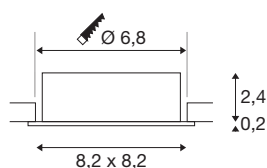

NEW TRIA® 68

recessed ceiling light, square, max. 10W GU10, black

Discover the new generation of our NEW TRIA® recessed ceiling light with even more modularity for an individual lighting experience. Top sellers such as the NEW TRIA® 68 GU10 version are also available as a complete set. A variety of design options are guaranteed thanks to replaceable LED lights and the three elegant housing colours (black/white/aluminium). The pivot range allows flexible alignment of the high-quality light. And thanks to the 68mm mounting ring supplied, the downlights can also be installed quickly and simply.

TECHNICAL DATA

Item no.	1007372
Socket	GU10
Lamp	LED GU10 51mm
Number of sockets	1
Lamps included	No
Tilt range	30 °
Rotating or tilting	Tilttable
IP Code	IP 20
Impact resistance class	IK 02
Impact resistance	0.2 Joule
Assembly	Recessed
Assembly details	Ceiling
Primary nominal voltage	220-240V ~50/60Hz
Safety class	II
Wattage	10 W
Color	black
Length	8.2 cm
Width	8.2 cm
Height	2.6 cm
Net weight	0.1 kg
Gross weight	0.107 kg
Shape of cut-out	round

Installation depth	6.5 cm
Installation diameter	6.8 cm
BIG WHITE Page	138

Recommended lamp

1005077	LED lightbulb QPAR51 , GU10, 2700K, black
1005273	QPAR51 GU10 , LED light, 6W 2200 2700K CRI90 36°
1005083	LED lightbulb QPAR51 , GU10, 4000K, black
1005080	LED lightbulb QPAR51 , GU10, 3000K, black