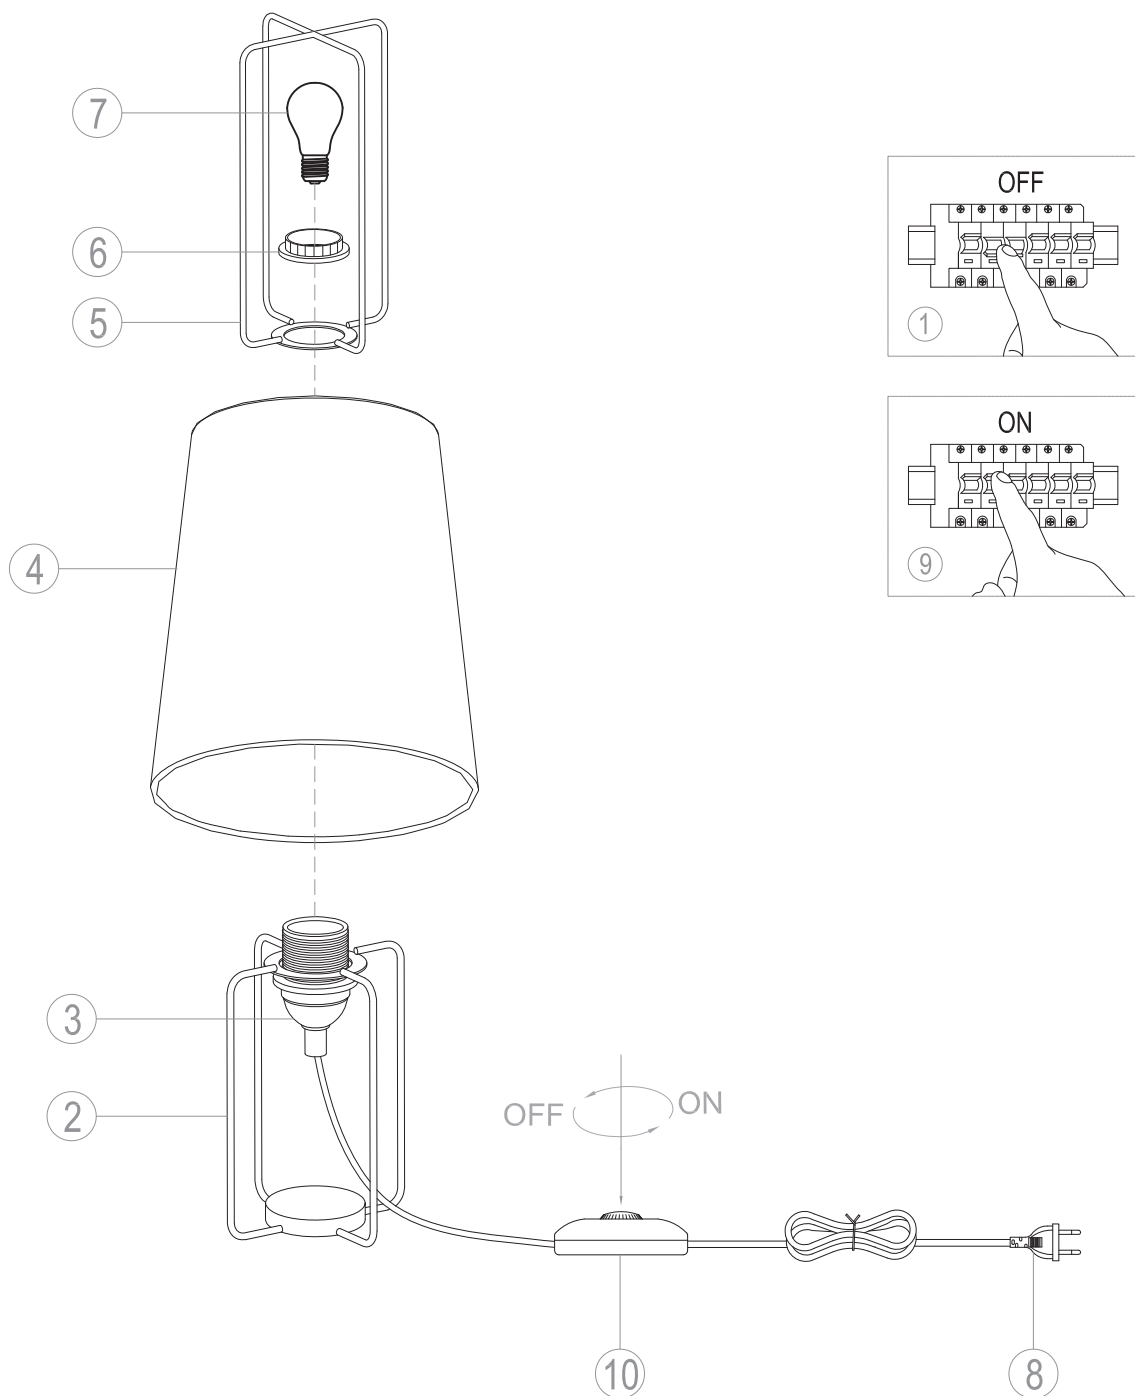

# miloox®

Model: 1744.314

Imported from Miloox  
 a brand of Sforzin Illuminazione  
 Viale dell'industria,21  
 20037 Paderno Dugnano-Milano-Italy  
 Made in China  
 Design Arch. Davide Negri

TYPE **E27 LED**  
 1 x MAX 20W  
 LED  
 220~240V 50/60HZ  
 A max : Ø 80 mm  
 B max : 120 mm  
 www.miloox.com