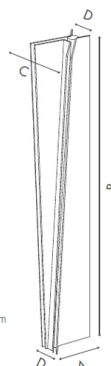

REVERSE  
REVERSE DIM-BI

REVERSE ONOFF  
REVERSE DIM

Classe energetica.  
Energy class.

Art.  
REVERSE ONOFF  
DIM

CE  
A cm B cm C cm D cm  
18 182 16 8

## Luminaires

|                |                        |
|----------------|------------------------|
| Hersteller     | ICONE                  |
| Article number | REVERSE DIM-BI         |
| Product name   | REVERSE                |
| Product group  | freestanding uplighter |
| Mounting type  | Surface mounted        |
| Mounting place | Floor                  |
| Designer       | Marco Pagnoncelli      |
| Test mark      | CE                     |

## Dimensions

|                     |                    |
|---------------------|--------------------|
| Length/Width/Height | 180mm/160mm/1820mm |
|---------------------|--------------------|

## Description

A floor lamp made in bent aluminium with an essential design.

Its mirror-like surfaces give atmosphere lighting in the front side and ambient lighting on its rear.

The only 6mm thick aluminium disc has a smooth profile, to enhance its class and uniqueness even in the details of its colour.