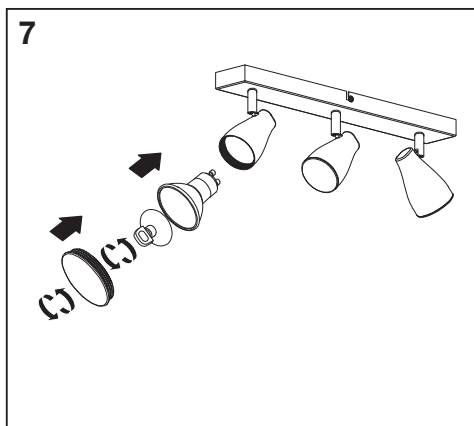

	L	W	H
LED SPOT PEAR 1X4	80	110	92
LED SPOT PEAR 2X4	274	60	131
LED SPOT PEAR 3X4	444	60	131
LED SPOT PEAR 4X4	614	60	131

mm

**1**

ON  
 OFF

**2**

4099854473807  
4099854473883  
4099854473968

**3**

**FR**  
**Cet appareil et son cordon se recyclent**