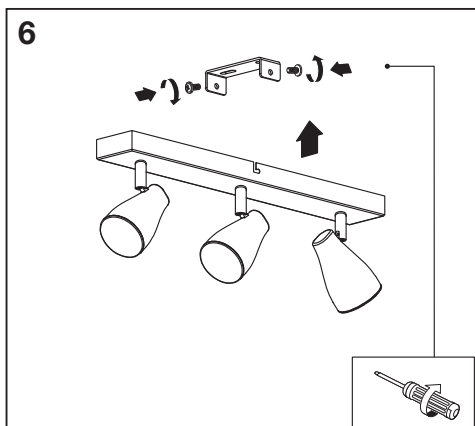

	L	W	H
LED SPOT PEAR 1X4	80	110	92
LED SPOT PEAR 2X4	274	60	131
LED SPOT PEAR 3X4	444	60	131
LED SPOT PEAR 4X4	614	60	131

mm

**1**

ON  
 OFF

**2**

4099854473807  
4099854473883  
4099854473968

**3**

**FR**  
**Cet appareil et son cordon se recyclent**