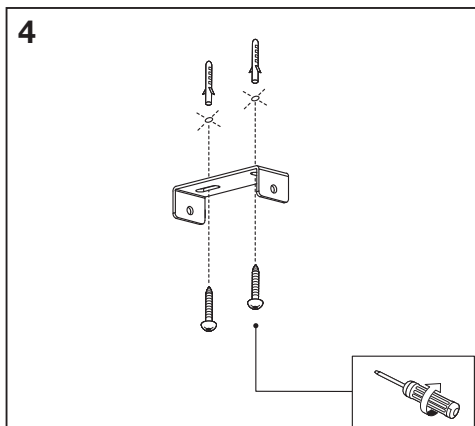

	L	W	H
LED SPOT PEAR 1X4	80	110	92
LED SPOT PEAR 2X4	274	60	131
LED SPOT PEAR 3X4	444	60	131
LED SPOT PEAR 4X4	614	60	131

mm

**1**

ON  
 OFF

**2**

4099854473807  
4099854473883  
4099854473968

**3**

**FR**  
**Cet appareil et son cordon se recyclent**