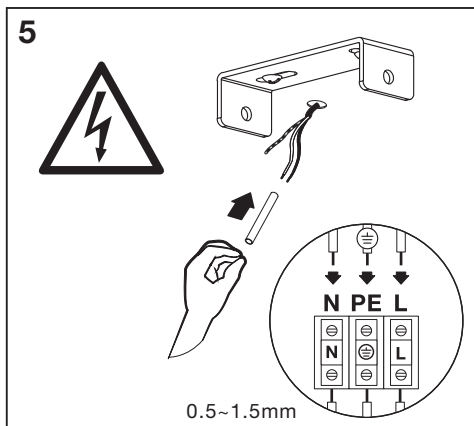

	L	W	H
LED SPOT PEAR 1X4	80	110	92
LED SPOT PEAR 2X4	274	60	131
LED SPOT PEAR 3X4	444	60	131
LED SPOT PEAR 4X4	614	60	131

mm

**1**

ON  
 OFF

**2**

4099854473807  
4099854473883  
4099854473968

**3**

**FR**  
**Cet appareil et son cordon se recyclent**