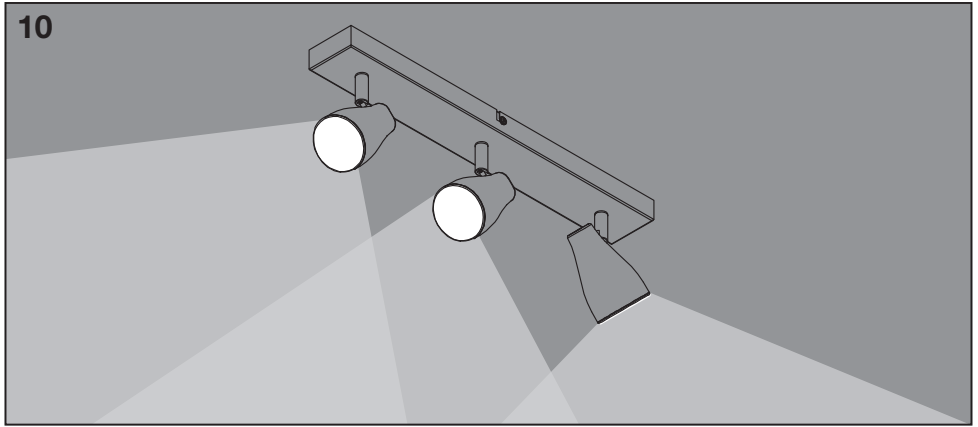

	L	W	H
LED SPOT PEAR 1X4	80	110	92
LED SPOT PEAR 2X4	274	60	131
LED SPOT PEAR 3X4	444	60	131
LED SPOT PEAR 4X4	614	60	131

mm

**1**

ON  
 OFF

**2**

4099854473807  
4099854473883  
4099854473968

**3**

**FR**  
**Cet appareil et son cordon se recyclent**