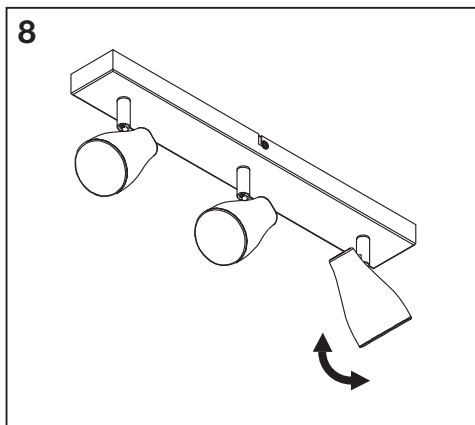

	L	W	H
LED SPOT PEAR 1X4	80	110	92
LED SPOT PEAR 2X4	274	60	131
LED SPOT PEAR 3X4	444	60	131
LED SPOT PEAR 4X4	614	60	131

mm

**1**

ON  
 OFF

**2**

4099854473807  
4099854473883  
4099854473968

**3**

**FR**  
**Cet appareil et son cordon se recyclent**