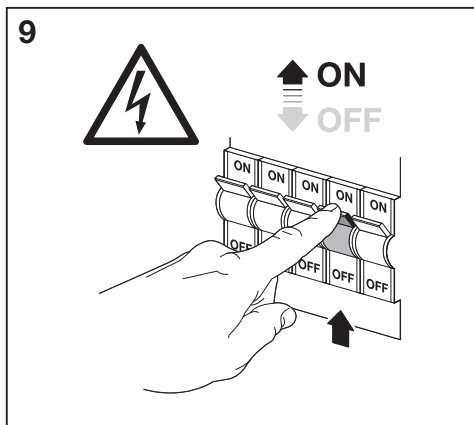

	L	W	H
LED SPOT PEAR 1X4	80	110	92
LED SPOT PEAR 2X4	274	60	131
LED SPOT PEAR 3X4	444	60	131
LED SPOT PEAR 4X4	614	60	131

mm

**1**

ON  
 OFF

**2**

4099854473807  
4099854473883  
4099854473968

**3**

**FR**  
**Cet appareil et son cordon se recyclent**