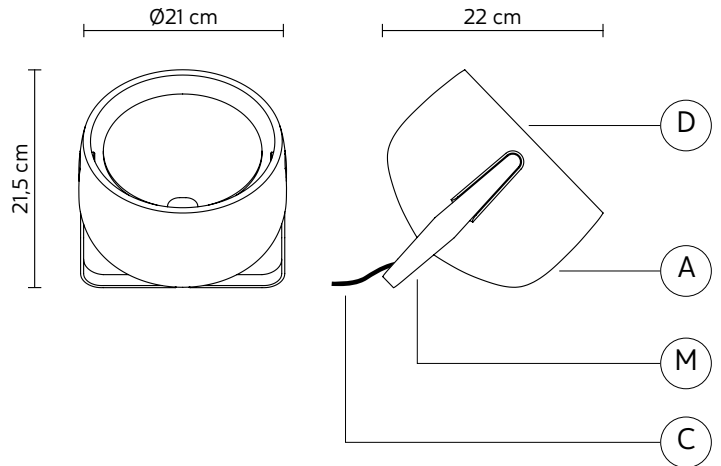

DIFFUSER "C"

material	plexiglass	
----------	------------	--

ELECTRICAL CABLE "C"

colour	white	
--------	-------	---

ELECTRICAL SYSTEM*

socket	E27
source	1 x max 5W LED *
energy class	from A to A++

*we recommended to use milk-white bulbs, dimensions Ø45mm h 73mm

PACKAGING

n° cartons	1
net weight/kg	1,5
gross weight/kg	3,45
packaging/cm	34x34x37

LIGHT EMISSION

unidirectional

COMPLIANT WITH

IEC	60598-1:2014
EN	60598-1:2015
	
degree of protection bulb	IP20 not provided