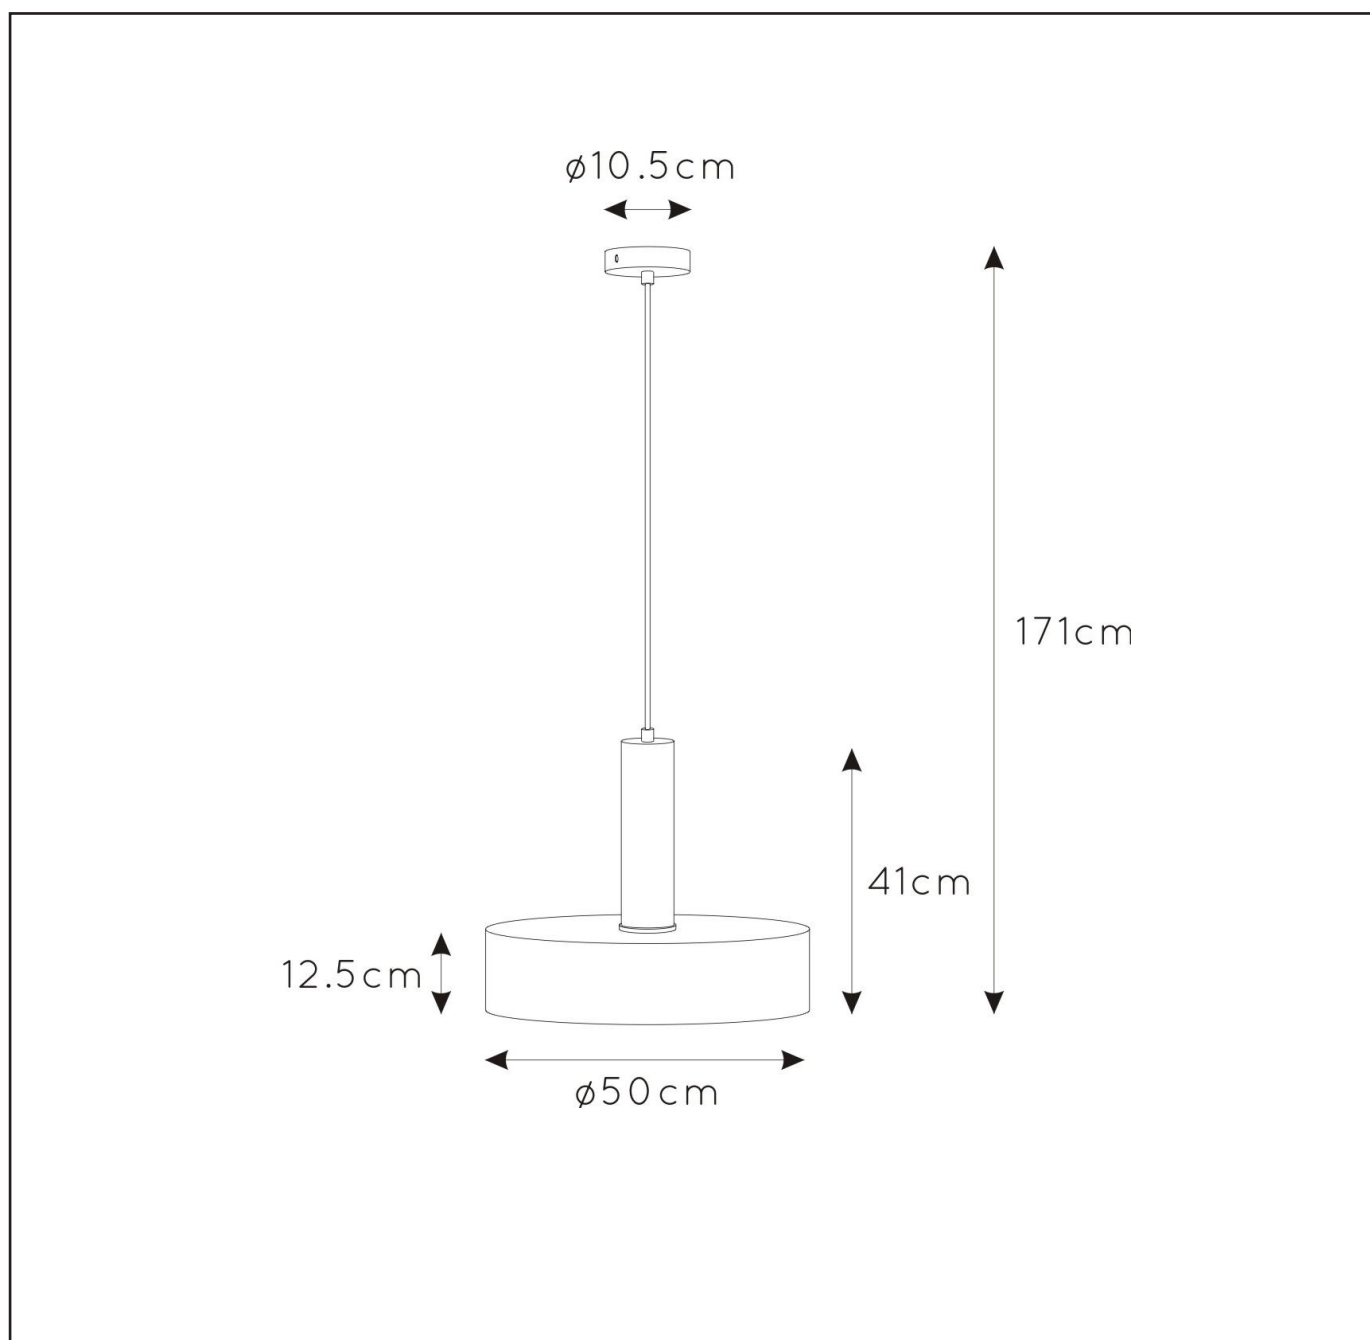

RECOMMENDED
LUCIDE LIGHT
SOURCE

49032/05/65
Light source dimmable : Yes
Light source incl. : No

General

Dimensions LxWxH : Ø 50cm x 171 cm
Height minimum : 12.5 cm
Height maximum : 171 cm
Dimensions shade LxWxH : Ø 50cm x 12.5 cm
Main material : Steel+aluminium
Ceiling rose material : Steel
Color : Satin brass+matt black
Style : Modern
Shape : As shown
Weight : 2.5 kg
Warranty : 2 years

Product specifications

Dimmable : No
Light direction : Down
Adjustable in height : No
Directional : No
Cable : Yes,Cable on product
Cable length : 130cm
Sensor : Without Sensor
Control: Light Switch Control
IP-Class : 20
Electric class : 1
Light source including ? : No
Lamp socket : E27
Light source number : 1
Power requirements : 220-240V~50Hz
Bulb type & maximum wattage : E27 max.60W

For more specifications of this product please visit

www.lucide.com

LUCIDE

TECHNICAL DRAWING & DIMENSIONS

GIADA

item number : 30472/50/02

EAN code : 5411212302489

For more specifications, dimensions please visit