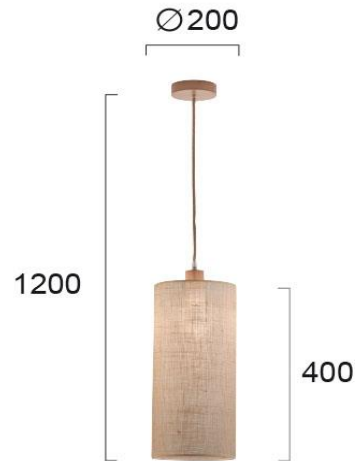

Product Datasheet

Code	4216300
Description	Pendant Light D:200 Senso
Family	SENSO
Type	PENDANT
Type of Lamp	E27
Watt	MAX 40W
Volt	220-240V
Hertz	50-60 Hz
Class	
IP	IP20
Environment	INDOOR
Color	NATURAL
Material	FABRIC SHADE / WOOD
Length	D:200
Height	H:1200
Width	