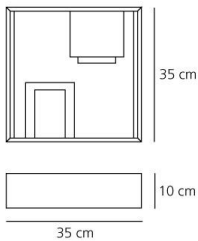

Fato Bicolor - White/Yellow

Gio Ponti

IP20       

LUMINAIRE

- Watt: **60W**
- Voltage: **220V-240V**

Notes

DESCRIPTION

A table or wall lamp, with geometrical metal screens creating light and dark, screened and clear, all enclosed in a square frame: it is both a light object and a lamp. A lighting sculpture with a strong styling connotation to the '60s. Structure in enamelled, folded and welded plate.

PRODUCT CODE: S0048010A03

FEATURES

- Article Code: **S0048010A03**
- Colour: **White/Yellow**
- Installation: **WallTable**
- Material: **Steel**
- Series: **Design Collection, Modern Classic**
- Environment: **Indoor**
- Area contract: **Residential**
- Emission: **Indirect**
- design by: **Gio Ponti**

DIMENSIONS

- Length: **cm 35**
- Width: **cm 35**
- Height: **cm 10**

NOT INCLUDED SOURCES

- Category: **HALO**
- Number: **2**
- Lbs: **D45**
- Watt: **30W**
- Socket: **E14**

ALTERNATIVE SOURCES

- Category: **LED RETROFIT**
- Number: **2**
- Watt: **4W**
- Delivered lumens output: **370lm**
- Socket: **E14**