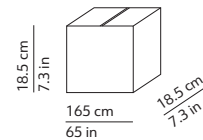

### CODES AND DIMENSIONS / CODICI E DIMENSIONI

K219105N  
K219105O  
K219105R

### PACKAGING / IMBALLO

Diffuser  
Volume: 0.109 m<sup>3</sup> / 3.858 ft<sup>3</sup>  
Gross weight: 4.75 kg / 10.45 lbs

Structure  
Volume: 0.056 m<sup>3</sup> / 1.994 ft<sup>3</sup>  
Gross weight: 3.24 kg / 7.13 lbs

Base  
Volume: 0.012 m<sup>3</sup> / 0.407 ft<sup>3</sup>  
Gross weight: 11.12 kg / 24.46 lbs