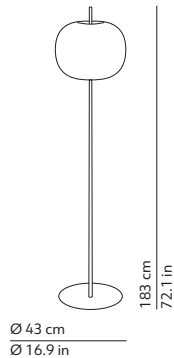

## KUSHI XL floor

ALBERTO SAGGIA & VALERIO SOMMELLA / 2019

<sup>EN</sup> Floor lamp. Opal diffuser made of two layers of mouth blown glass. Metallic body available in three coating finishes: black, copper and brass.

<sup>IT</sup> Lampada da terra. Diffusore in vetro opale incamiciato e soffiato. Struttura in metallo verniciato in tre versioni: nero, rame e ottone.

### PACKAGING / IMBALLO

Diffuser  
Volume: 0.109 m<sup>3</sup> / 3.858 ft<sup>3</sup>  
Gross weight: 4.75 kg / 10.45 lbs

Structure  
Volume: 0.056 m<sup>3</sup> / 1.994 ft<sup>3</sup>  
Gross weight: 3.24 kg / 7.13 lbs

Base  
Volume: 0.012 m<sup>3</sup> / 0.407 ft<sup>3</sup>  
Gross weight: 11.12 kg / 24.46 lbs