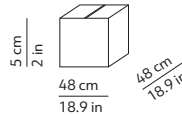

### CODES AND DIMENSIONS / CODICI E DIMENSIONI

K219105N  
K219105O  
K219105R

### PACKAGING / IMBALLO

Diffuser  
Volume: 0.109 m<sup>3</sup> / 3.858 ft<sup>3</sup>  
Gross weight: 4.75 kg / 10.45 lbs

Structure  
Volume: 0.056 m<sup>3</sup> / 1.994 ft<sup>3</sup>  
Gross weight: 3.24 kg / 7.13 lbs

Base  
Volume: 0.012 m<sup>3</sup> / 0.407 ft<sup>3</sup>  
Gross weight: 11.12 kg / 24.46 lbs