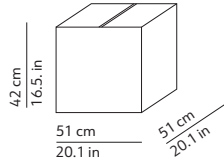

### PACKAGING / IMBALLO

Diffuser  
Volume: 0.109 m<sup>3</sup> / 3.858 ft<sup>3</sup>  
Gross weight: 4.75 kg / 10.45 lbs

Structure  
Volume: 0.056 m<sup>3</sup> / 1.994 ft<sup>3</sup>  
Gross weight: 3.24 kg / 7.13 lbs

Base  
Volume: 0.012 m<sup>3</sup> / 0.407 ft<sup>3</sup>  
Gross weight: 11.12 kg / 24.46 lbs