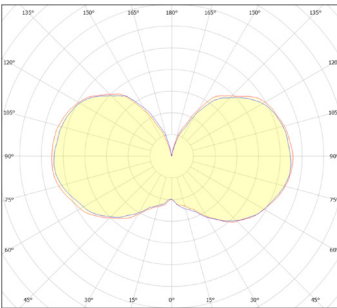

SQUIRREL CAGE

tala®

3W | 210 lm | 2200K

SQCG-3W-2200K-E27-T

Squirrel Cage 3W 2200K E27 Tinted LED Bulb

The Squirrel Cage light bulb by Tala is an LED version of the iconic design. Recognised for its distinctive pear-shape, tinted finish and dimpled dome, the Squirrel Cage bulb offers an industrial style with minimal energy usage. Fitted with a E27 base and the best LED technology and componentry, this bulb is designed to last for 5-10 years based on daily usage

PHYSICAL

Bulb diameter:	64mm
Bulb length:	140mm
Glass shape:	ST64
Base:	E27
Materials:	Glass & nickel
Glass finish:	Tinted
Weight:	52g
Max. working temp.:	-5°C to 40°C
IP rating:	IP54

— C0/C80
— C0/C270