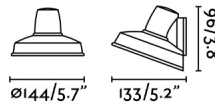

### General characteristics

Type	I
IP	44
voltage	100V-240V
Hertz	50/60Hz
Power	8W