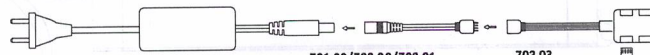

Indoor use only

Constant Current-DC LED (350mA, 700mA..)
12V-AC LED

Constant Voltage 12V-DC LED

A

701.99/702.00/702.01

701.99/702.00/702.01

702.03

Art.No. 702.08/702.09/702.11/702.12/702.13
/702.05/702.06/701.96/701.97