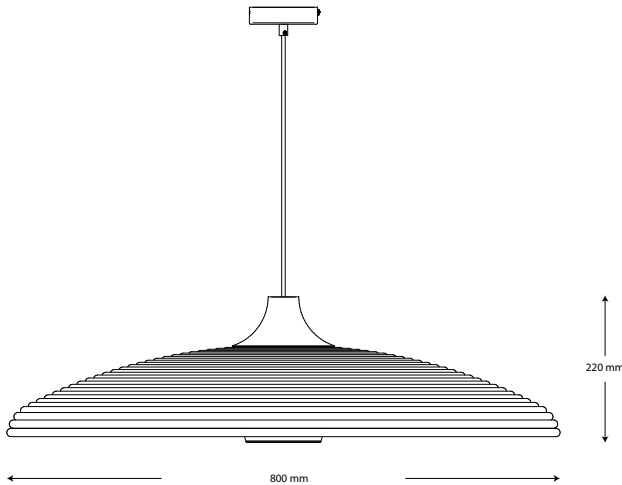

GRASS JETTE SCHEIB

PENDANT LAMP GRASS L

REFERENCE 21624  Green

REFERENCE 21625  Blue

REFERENCE 21626  Brown

DIMENSIONS

HEIGHT 22 cm
 WIDTH 80 cm
 DEPTH 80 cm
 WEIGHT 3.7 kg
 CANOPY Ø 12 cm ht. 2.5 cm
 CABLE LENGHT 220 cm

MATERIALS

LAMPSHADE abaca, raphia
 CANOPY metal
 CABLE textile

LIGHTING

BULB E27
 INCLUDED No
 LED COMPATIBLE Yes
 WATTAGE 40W max
 SWITCH/DIMMER No

COLORS

LAMPSHADE   
 CORD   
 CANOPY   

PACKAGING

HEIGHT 21 cm
 WIDTH 23 cm
 DEPTH 23 cm
 WEIGHT (WITH BOX) . 1,2 kg

BOX 1

HEIGHT X cm
 WIDTH X cm
 DEPTH X cm
 WEIGHT (WITH BOX) . X kg

BOX 2

NORMS

CE yes
 IP 20
 CLASS II