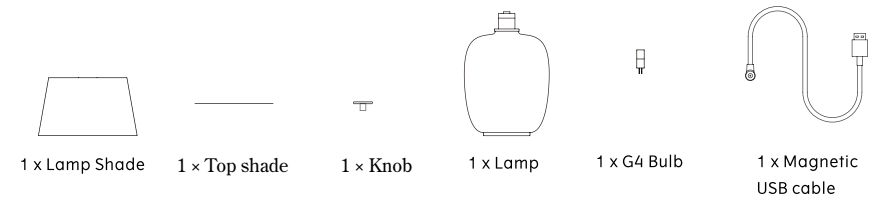

Congratulations on your new TORSO TABLE LAMP,
PORTABLE
designed by *Kroyer-Sætter-Lassen* for Audo Copenhagen.
We hope you will enjoy using it.

Please follow these instructions carefully to ensure the
safe and correct installation of your new lamp.

感谢您购买由 KROYER-SÆTTER-LASSEN 设计的
TORSO TABLE LAMP, PORTABLE 台灯, 希望您会喜欢
此产品, 并依照这份说明以确保正确安装产品。

为了您的安全, 在使用产品之前, 请您仔细阅读本产品说
明书。

Note

Contact a qualified electrician if you experience any issues during installation.
The external cable cannot be replaced. If damaged, it must be replaced only by the
manufacturer, their service agent or another qualified individual.

注意事项

如果您在安装过程中遇到任何问题, 请联系专业的电工。
此灯具的电源线不能替换; 如有损坏, 请联系制造商、服务代理或由专
业的电工替换。