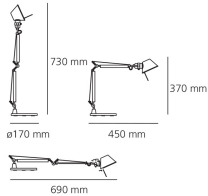

LUMINAIRE

- Watt: **40W**
- Voltage: **220V-240V**
- Delivered lumens output: **244lm**
- CCT: **0K**
- Efficiency: **57%**
- Efficacy: **6.1lm/W**
- CRI: **100**

Notes

Interchangeable support: table base, clamp, desk fixed support and twin support that allows two independent lamp units to be fitted. Possibility to mount LED source on E14 Socket

DESCRIPTION

Base and cantilevered arms in polished aluminium; diffuser in matt anodised blue aluminium; joints and supports in polished aluminium. System of spring balancing. The code is referred to the body lamp only

PRODUCT CODE: A011850

FEATURES

- Article Code: **A011850**
- Colour: **Metal blue**
- Installation: **Table**
- Material: **Aluminium, steel**
- Series: **Design Collection**
- design by: **Michele De Lucchi, Giancarlo Fassina**

DIMENSIONS

- Length: **cm 45**
- Height: **cm 37**
- Base Diameter: **cm 17**
- Max Extension Height: **cm 73**
- Max Extension Length: **cm 69**
- Impact Resistance: **N/D**
- Glow Wire Test: **N/D°**

NOT INCLUDED SOURCES

- Category: **HALO**
- Number: **1**
- Lbs: **Qt26**
- Watt: **46W**
- Socket: **E14**
- Color Rendering: **1a**
- Color temperature (K): **3000K**

ALTERNATIVE SOURCES