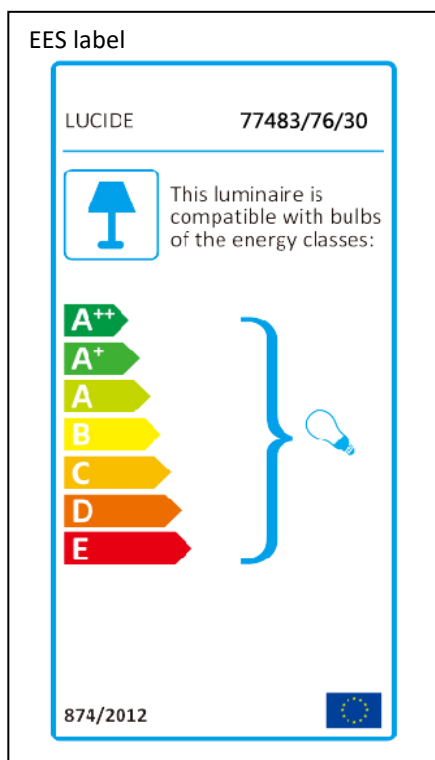

Von der Garantie ausgenommen: 1. Gebrochene Glasteile der Fassung werden nur innerhalb von 14 Tagen ab Kauf durch den Endkunden ersetzt. 2. Normaler Verschleiß, Verfärbungen aufgrund des normalen Gebrauchs. 3. Beschädigungen aufgrund externer Ursachen wie Feuer, Wasser, unsachgemäße Nutzung/ Installation oder Wartung des Produkts.

Kunden müssen das defekte Produkt/Teil und den Originalkaufbeleg einsenden, um Garantieansprüche geltend zu machen.

Deklaracja gwarancji:

LucideNV gwarantuje, że dostarczone produkty będą wolne od defektów materiałowych oraz produkcyjnych przez okres 2 lat od daty zakupu przez użytkownika końcowego, jeżeli urządzenie jest zainstalowane i prawidłowo utrzymywane zgodnie z instrukcją obsługi.

Wyłączenie z gwarancji: 1. Rozbite szkło zostanie wymienione tylko do 14 dni od momentu zakupu przez użytkownika końcowego. 2. Normalne zużycie, utrata koloru w wyniku normalnego użytkowania. 3. Uszkodzenie spowodowane czynnikami zewnętrznymi takimi, jak ogień, woda, nieprawidłowe używanie/ instalacja lub utrzymywanie produktu.

W celu uzyskania gwarancji klient musi zwrócić uszkodzony przedmiot oraz oryginalny dowód zakupu.

Other languages of the manual and further explanations can be found on our website.