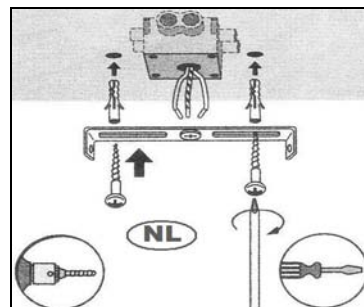

LUCIDE

Item number: 77483/76/30

Technical details

Materials used:	MDF, Metal
Color:	Black
Dimmable and how is fixture dimmable	
Size:	Height: (157cm)
	Length: (76cm)
	Width: (76cm)
	Net weight: 2KG
Power requirements:	220-240V~50Hz
Bulb type and maximum wattage:	E27 15W
Number of bulbs:	1
IP degree:	IP20