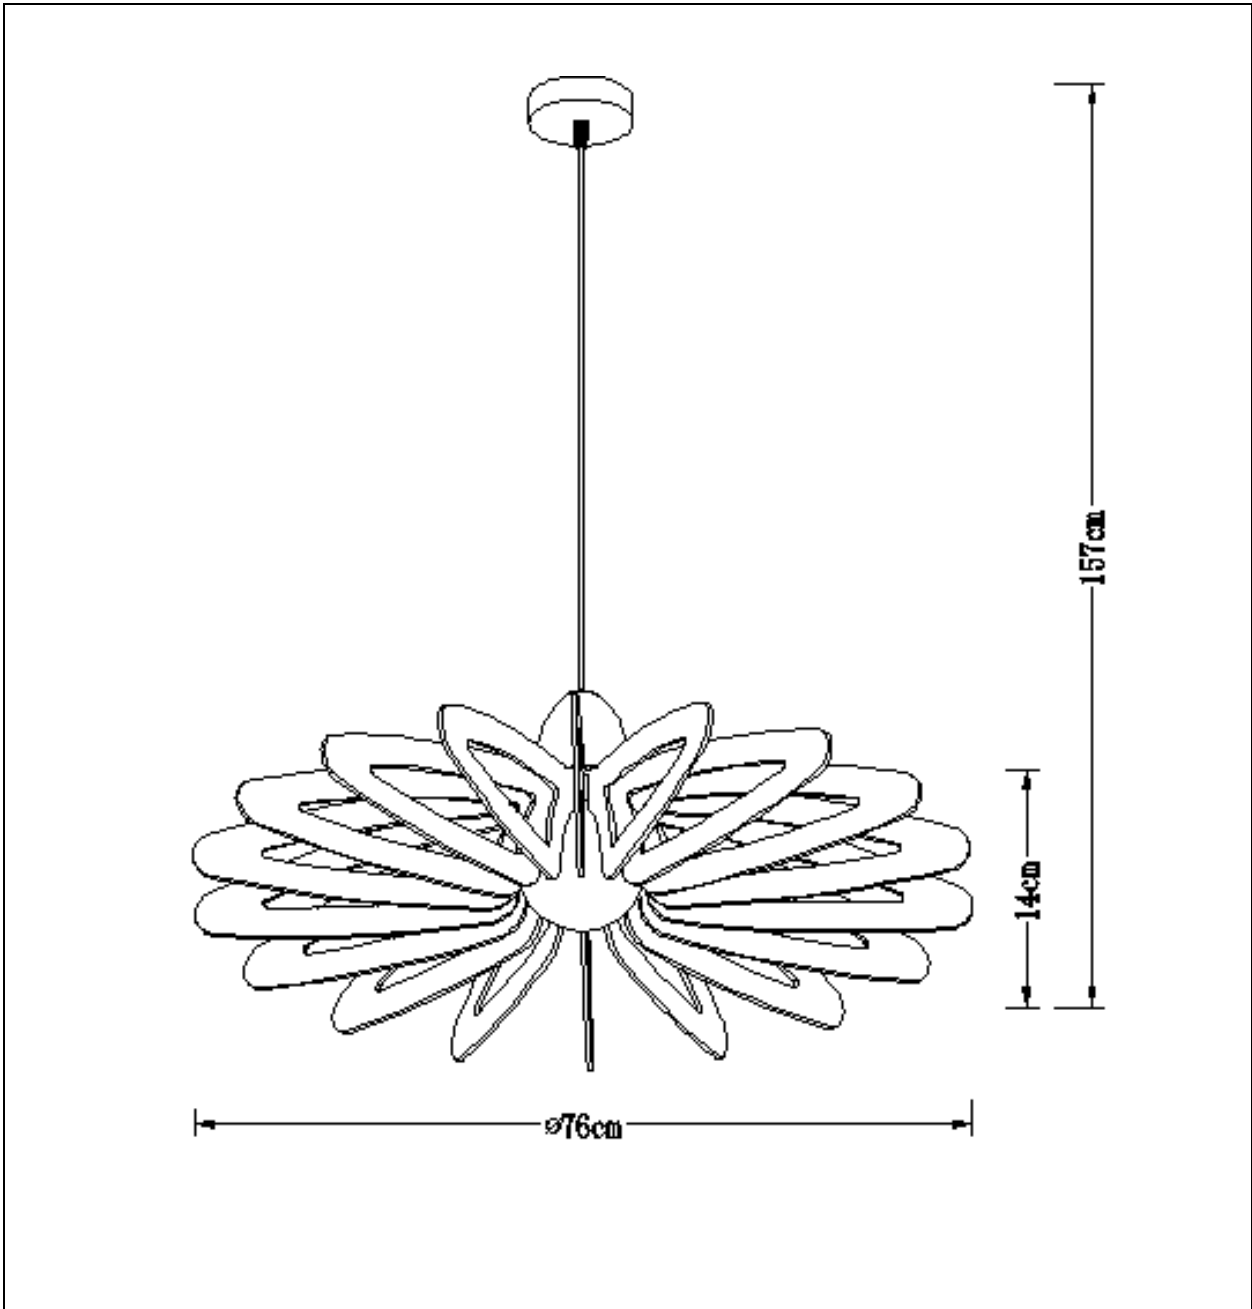

LUCIDE

Item number: 77483/76/30

Technical details

Materials used:	MDF, Metal
Color:	Black
Dimmable and how is fixture dimmable	
Size:	Height: (157cm)
	Length: (76cm)
	Width: (76cm)
	Net weight: 2KG
Power requirements:	220-240V~50Hz
Bulb type and maximum wattage:	E27 15W
Number of bulbs:	1
IP degree:	IP20