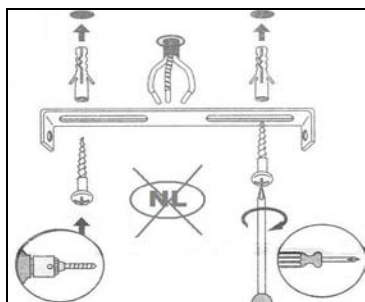

LUCIDE

Item number: 77483/76/30

Technical details

Materials used:	MDF, Metal
Color:	Black
Dimmable and how is fixture dimmable	
Size:	Height: (157cm)
	Length: (76cm)
	Width: (76cm)
	Net weight: 2KG
Power requirements:	220-240V~50Hz
Bulb type and maximum wattage:	E27 15W
Number of bulbs:	1
IP degree:	IP20