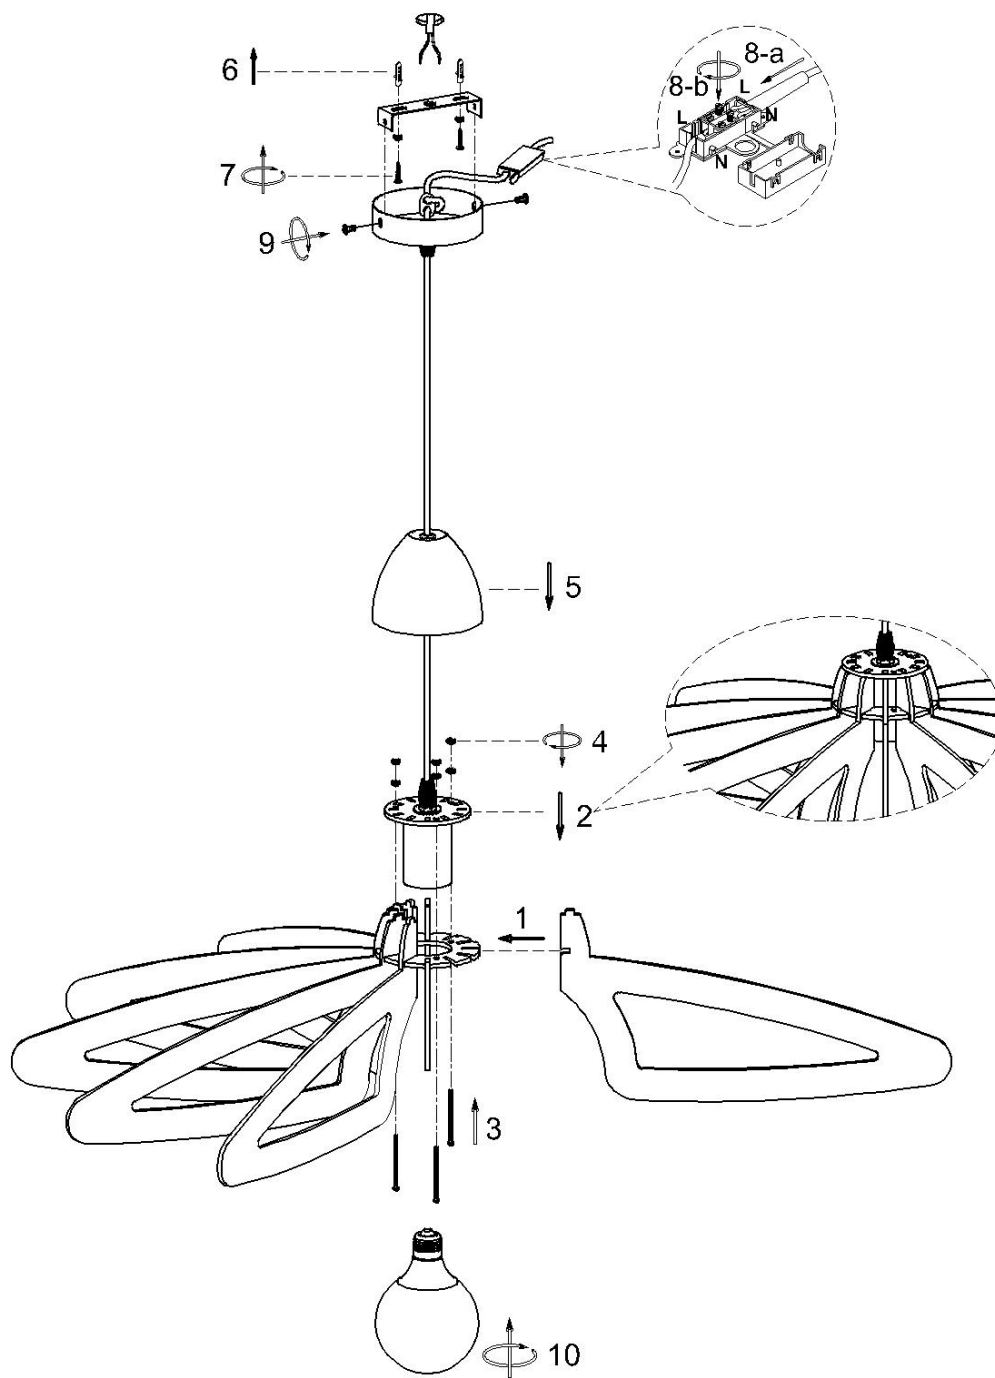

LUCIDE

Item number: 77483/76/30

Technical details

Materials used:	MDF, Metal
Color:	Black
Dimmable and how is fixture dimmable	
Size:	Height: (157cm)
	Length: (76cm)
	Width: (76cm)
	Net weight: 2KG
Power requirements:	220-240V~50Hz
Bulb type and maximum wattage:	E27 15W
Number of bulbs:	1
IP degree:	IP20