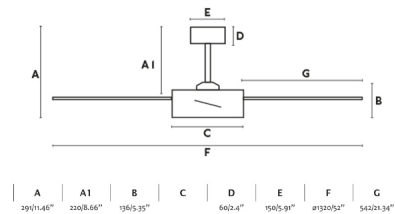

Black ceiling fan with SMD LED 15W 3000K. It has round and modern lines ideal for the ventilation of areas ranging from 13m² to 17m². This ceiling fan has DC motor. Operated on remote control (included). It offers 5 adjustable speeds with a consumption of 3 - 5 - 9 - 14 - 24W and 93 - 128 - 166 - 192 - 233 revolutions per minute depending on speed. This fan comes with reverse function, so you can also use it in winter, improving the efficiency of your heating system. Airflow: 180,57 m³ min / 6377 CFM. This ceiling fan is suitable for inclining roof. Control your fan with WiZ. It works with WiFi and it does the same features as a remote control. It is compatible with Alexa, Google assistant & Siri. Remember that it is necessary to add the Smart receiver Ref. 34150, which is not

General characteristics

Type	II
IP	20
voltage	220V-240V
Hertz	50/60Hz
Power	24W
W	3,9-5,8-9,5-14-24
RPM	93-128-166-192-233
Reverse function	Si
Engine type	DC
No. of blades	3
Pitched ceiling	No
Can be installed without seat post	No
Type of control included	Remote control with timer