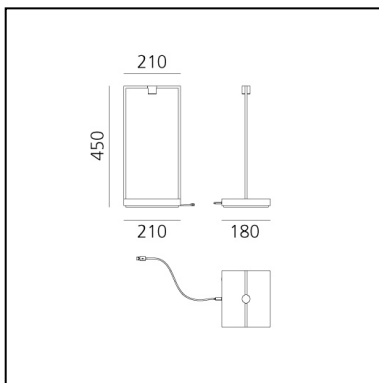

LUMINAIRE

- Watt: **2,5W**
- Delivered lumens output: **214lm**
- CCT: **3000K**
- Efficiency: **68%**
- Efficacy: **106.86lm/W**
- CRI: **90**
- Dimmer Typology: **Push button Dimmer**

Notes

Battery life:
Dimmer step 1: 8h
Dimmer step 2: 11h
Dimmer step 3: 26h
3 hrs fast charge

DESCRIPTION

Curiosity is a portable lamp whose shape reveals its natural vocation for showcasing, but at the same time for relations. It highlights spaces where people gather or the objects it can accommodate within the footprint of

its base. Neutral and essential in its light structure, it becomes functional by enhancing the content.

It is a frame for displaying objects, with its base providing the element that accommodates whatever items you wish to display, illuminated by the small spotlight on the top.

Curiosity brings its illuminated space anywhere, and thanks to its long running time it allows you to reinvent everyday lightscapes.

It designs freedom dedicated to the individual, adapting to the domestic space, but above all it enables original new scenarios in public spaces.

Curiosity creates flexible and mobile displays, it is also a perfect tool for retail spaces, for exhibitions or for restaurants, where it creates an intimate and elegant atmosphere able to follow the changing organisation of spaces.

PRODUCT CODE: 0176110A

FEATURES

- Article Code: **0176110A**
- Colour: **Black/Brown**
- Installation: **Table**
- Material: **Aluminium**
- Series: **Design Collection**
- design by: **Davide Oppizzi**

DIMENSIONS

- Length: **cm 21**
- Width: **cm 21**
- Height: **cm 45**