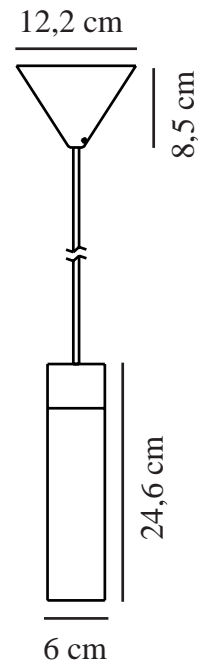

TILO | PENDANT | WHITE

2410453001

nordlux®

Voltage (V): 220-240 Volt
IP degree: IP20
Maximum bulb wattage (W): 15W
Class (Class 1, Class 2, Class 3):
Class 2 (Double isolated)
Socket type: GU10
Parallel connection: False

Height (cm): 24.6
Width (cm): 12
Shade Diameter (cm): 6
EAN: 5704924023910
TUN: 2427861
Item Number: 2410453001
Pcs Per Master Carton: 3

Sales Box Height (cm): 21.5
Sales Box Width(cm): 13
Sales Box Depth (cm): 13
Sales Box Volume m³ : 0.0036
Product net weight (kg): 0.663

Primary material: Metal
Secondary material: Wood
Colour of the cable: White
Length of the cable (cm): 200
Surface material of the cable:
Textile
Is the cable replaceable: False
Colour: White

• Scandinavian minimalism • Beautiful wooden detail