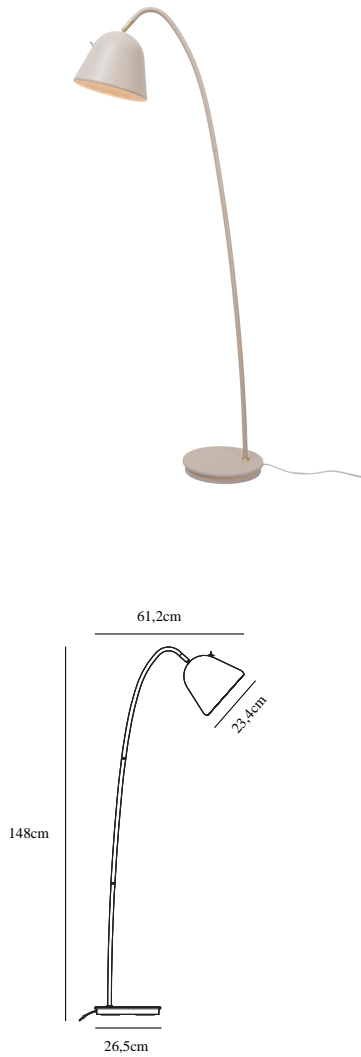

FLEUR 24 | FLOOR LIGHTING | BEIGE

2112124001

nordlux®

Voltage (V): 230 Volt
IP degree if the fixture includes two types of IP degree: IP20
Maximum compatible bulb wattage (W): 15W
Class (Class I, Class II, Class III): Class 2 (Double isolated)
Lampholder type (eg, E27/E14, etc): E27
Switch placement: On the fixture

Primary material: Metal
Color of the cable: White
Length of the cable (cm): 150
Is the cable replaceable: False

Color: Beige

Height (cm): 148
Width (cm): 26.5
Tube Diameter (cm): 1.6
Shade Diameter (cm): 23.4
Base Dimension (cm): 26.5
Length (cm): 61.2
Tilt Angle (°): 64
Turning Angle (°): 320

EAN: 5704924005305
TUN: 2148748
Item Number: 2112124001

Pcs Per Master Carton: 2
Sales Box Height (cm): 59.5
Sales Box Width(cm): 33
Sales Box Depth (cm): 27
Sales Box Volume m³ : 0.053
Net weight of the luminaire (kg): 5.41

• Vintage design

Fleur is inspired by old times, vintage design and soft lines. The beige powder coloured floor lamp is decorated with beautiful brass details. You can easily adjust the lamp head for a pleasant, directional light. The light is turned on and off by the retro rocking switch.