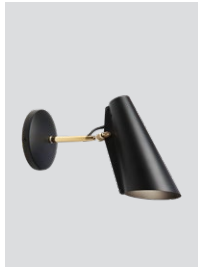

Birdy wall

Birdy wall
black / brass
– Item no. 610

Birdy wall
white / steel
– Item no. 611

Birdy wall
grey / steel
– Item no. 612

Birdy wall
black / black
– Item no. 613

Birdy wall
black / steel
– Item no. 614

Birdy wall short
black / brass
– Item no. 615

Birdy wall short
white / steel
– Item no. 616

Birdy wall short
grey / steel
– Item no. 617

Birdy wall short
black / black
– Item no. 618

Birdy wall short
black / steel
– Item no. 619

Product type: Wall lamp

Design: Birger Dahl, 1952

Shade material: Aluminium

Shade and base colours: White, grey or black
(shade inner colour is same as outer colour)

Body material: Steel

Body and joints colour: Steel, brass or black

Wire: Black (grey or black versions only) or white
(white version only), 200 cm (with switch)

Bulb: E27, Max. 11 W LED only

Voltage: 220V - 240V - 50/60Hz

Net weight: Birdy wall: 0.8 kg, Birdy wall short: 0.7 kg