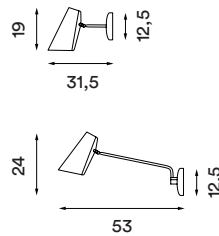

Product type: Wall lamp

Design: Birger Dahl, 1952

Shade material: Aluminium

Shade and base colours: White, grey or black
(shade inner colour is same as outer colour)

Body material: Steel

Body and joints colour: Steel, brass or black

Wire: Black (grey or black versions only) or white
(white version only), 200 cm (with switch)

Bulb: E27, Max. 11 W LED only

Voltage: 220V - 240V - 50/60Hz

Net weight: Birdy wall: 0.8 kg, Birdy wall short: 0.7 kg

Minimum order size: 2

Dimensions and light direction:

Recommended bulb: