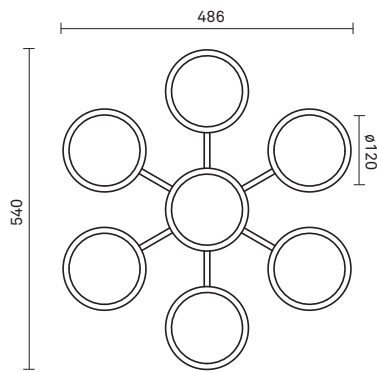

NUURA

LIILA STAR Nordic Gold/Opal White

Design: Sofie Refer, 2021. EU-model.

Liila Star Wall/Ceiling in mouth blown Opal White glass and Nordic Gold finish.

Liila Collection has a Nordic simplistic yet sensuous look due to the fine reflections in the glass and metal. The mouth blown glass is elegantly framed by the metal disc in soft metallic finish.

While the version in Optic Clear glass creates sparkeling reflections, the version in Opal White glass completes the minimalistic Nordic look.

Liila Star Wall/Ceiling has an elongated modular formation. It looks great as an extended light sculpture or arranged in a line to create a stunning effect. Liila 7 can be installed vertically or horizontally

Liila collection

The Liila collection include the following products:

- **Liila 1 Medium, Wall/Ceiling:** Nordic Gold/ Light Silver, Opal White/Optic Clear Glass
- **Liila 1 Large, Wall/Ceiling:** Nordic Gold/ Light Silver, Opal White/Optic Clear Glass
- **Liila Star, Wall/Ceiling:** Nordic Gold, Opal White/Optic Clear Glass
- **Liila 7, Wall/Ceiling:** Nordic Gold, Opal White/Optic Clear Glass
- **Liila 12, Wall/Ceiling:** Nordic Gold, Opal White/Optic Clear Glass