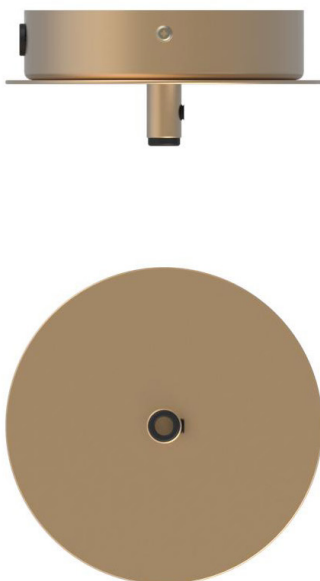

TECHNICAL INFO

Product no.: 02310121

Type: Suspension - Indoor

Colour:

Glass: Clear
Metal: Nordic Gold
Cable: Black

Materials:

Powder coated metal
Mouth-blown glass
Fabric covered cable

Dimensions:

∅230mm x 150mm
Ceiling plate: ∅120mm x 50mm
Fabric cable - Length: 2500mm

Product weight:

Product incl. ceiling plate: 1195 g
Ceiling plate: 265 g

Packaging:

Dimensions: L: 284mm x W: 284mm x H: 263mm
Weight: 504 g
Total weight incl. product: 1699 g
Number of parcels: 1
Material: Brown cardboard.

Included ceiling plate:

Packaging - weight - material:

Cardboard outside: 245 g
Cardboard inside: 230 g
Bubble wrap: 25 g
Plastic bag: 4 g

Cleaning:

Use a soft dry cloth to clean the product.
Do not use household cleaners.

Certifications and labels:

CE - CE-certified
IP20 - IP20
□ - Class II

Light source/Light Output:

6W Integrated LED
Lumen: 162 lm
Colour Temp.: 2418 Kelvin
CRI: Ra81,7
Voltage (V): 230V

Energy efficiency class:

A+

Dimmability:

Can be fitted with a standard trailing edge dimmer.

DALI compatible