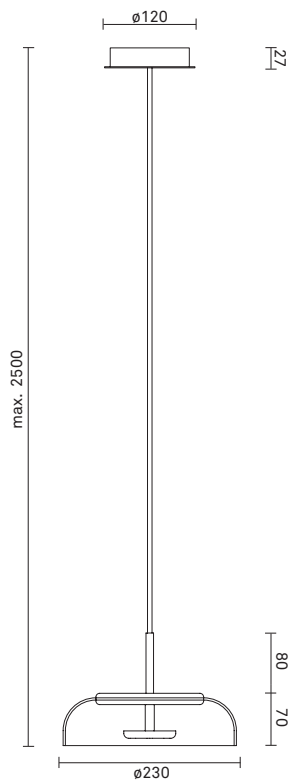

NUURA

BLOSSI 1

Design: Sofie Refer, 2018. EU-model.

Blossi 1 in mouth-blown Clear glass and Nordic Gold finish. Incl. Ceiling plate.

Inspired by the golden light during the Nordic fall, Blossi Collection is designed to give an indirect and soft light.

A special recessed LED provides a soft light reflected in the metallic finish of the shade. Blossi Collection has beautifully rounded glass lampshades that complete the soft appearance.

The Blossi collection has a wide variety of uses and is suitable for both domestic and public spaces.

Blossi 1 works perfectly as a single pendant or more pendants in lines or grouped over a table or desk.

Blossi collection:

The Blossi collection include the following products:

- **Blossi 1:** Nordic Gold, Clear Glass
- **Blossi Wall/Ceiling:** Nordic Gold, Opal White/Clear Glass
- **Blossi Table:** Nordic Gold/ Black, Opal White/Clear Glass
- **Blossi Table In-Set:** Nordic Gold/ Black, Opal White/Clear Glass
- **Blossi Floor ø23:** Nordic Gold, Clear Glass
- **Blossi Floor ø29:** Nordic Gold/ Black, Opal White/Clear Glass
- **Blossi 8:** Nordic Gold, Clear Glass