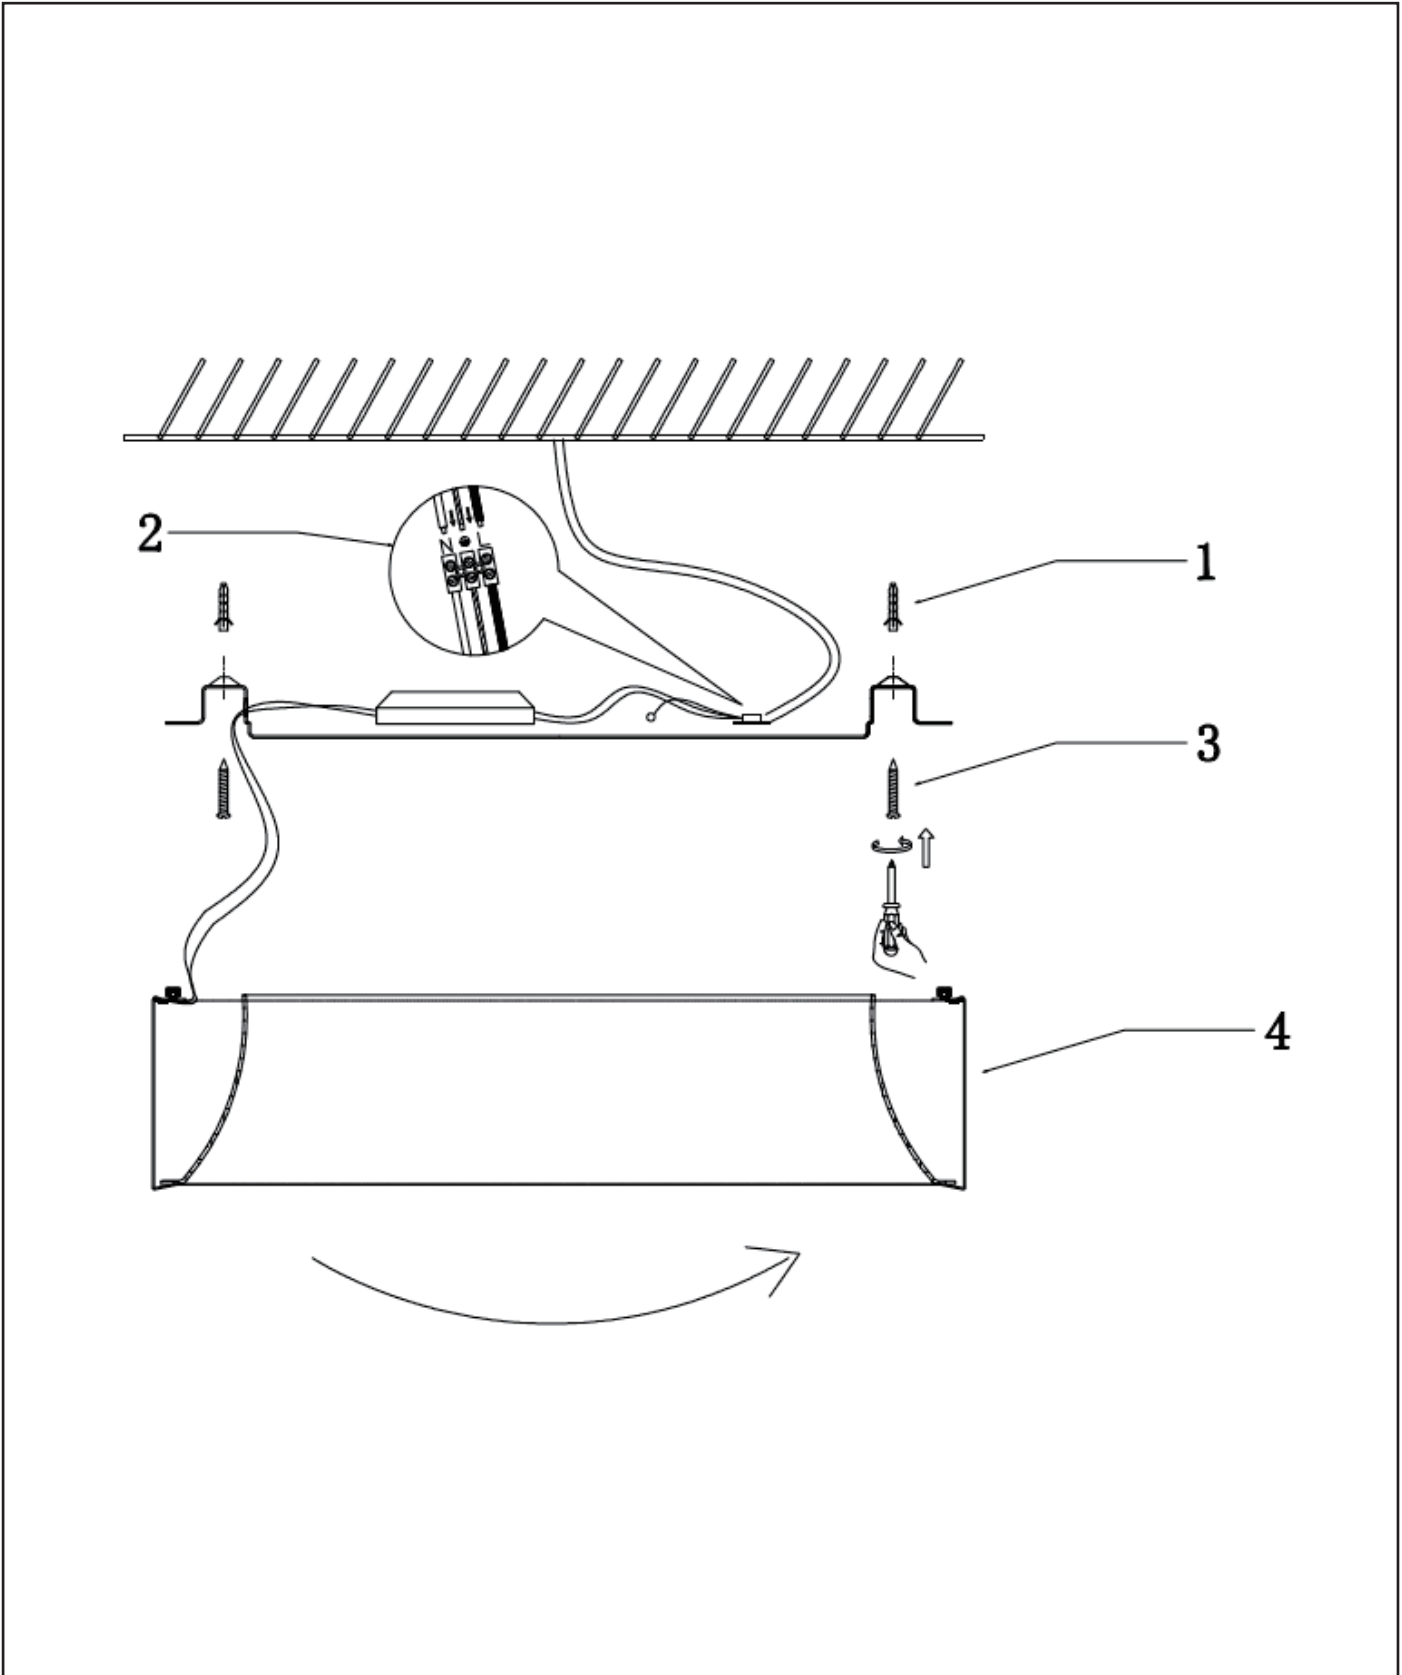

www.lucide.com

LUCIDE

TECHNICAL DRAWING & DIMENSIONS

TALOWE

Item number:46100/80/31

EAN code:5411212460677

For more specifications of this product please visit

www.lucide.com