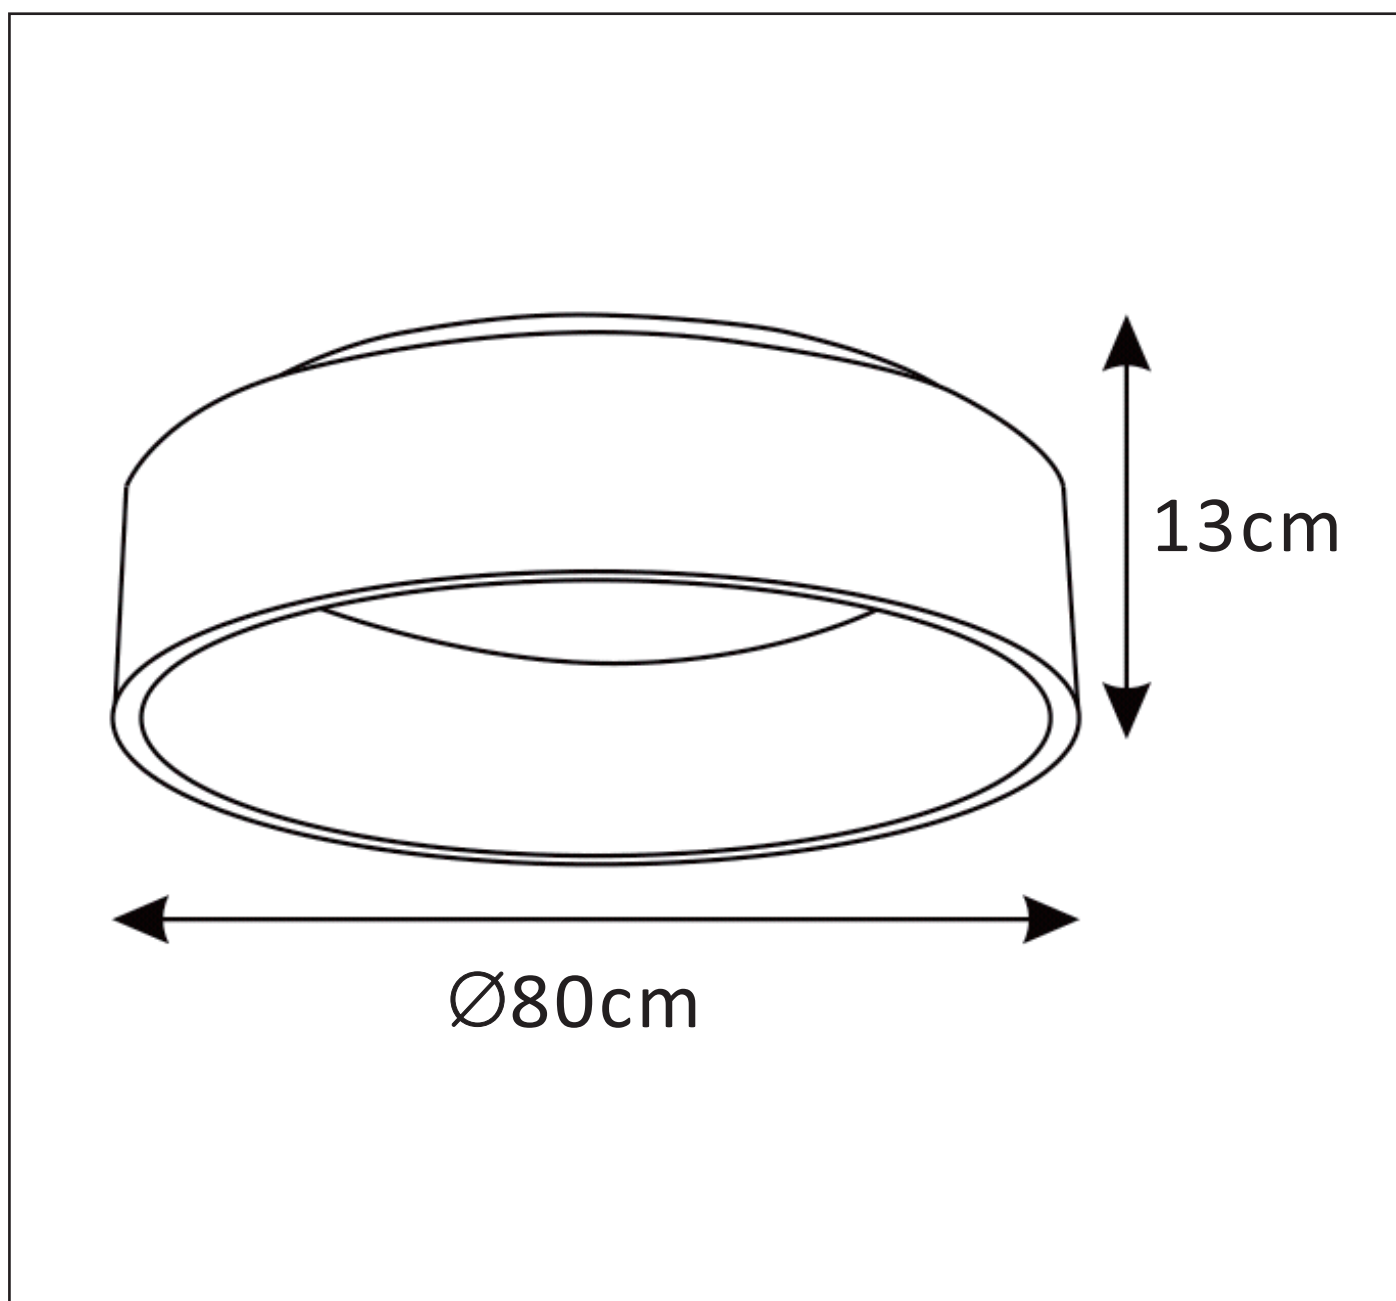

item number:46100/80/31

EAN code:5411212460677

TALOWE

General

Dimensions LxWxH: Ø80×13cm

Height minimum:-

Height maximum: 13cm

Dimensions shade LxWxH: Ø80×13cm

Main material: Aluminium

Ceiling rose material: Aluminium

Color: White + Acrylic

Style: Modern

Shape : Round

Weight : 5.35kg

Warranty : 3 years

Product specifications

www.lucide.com

LUCIDE

TECHNICAL DRAWING & DIMENSIONS

TALOWE

Item number:46100/80/31

EAN code:5411212460677

For more specifications of this product please visit

www.lucide.com