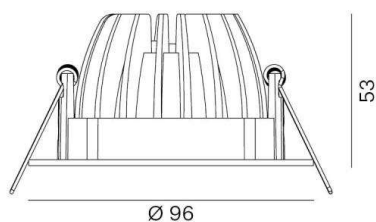

KALIO ROUND R**308-30003600**

KALIO ROUND R RECESSED SPOTLIGHT made of aluminium, black, similar to RAL 9005, beam 24°, light output direct, tilting 45°, max. 250mA, IP20

**DRAWING**

45°

1 - 20 mm

 Ø 86 mm, **ET 83 mm**
**LIGHT DISTRIBUTION CURVE****TECHNICAL DETAILS**

Bulb type	LED 8W
Luminous flux [lm]	860
Current sec. [mA]	250
Colour temp. [K]	2700K
CRI	>90
Light output	direct
Beam angle [°]	24°
Voltage [V]	36 VDC
Material	aluminium
Height [mm]	53
Diameter [mm]	96
Ceiling cutout [mm]	86
Recess depth [mm]	83
IP protection class	IP20
Voltage class	protection cl. II
Net weight [kg]	0,15
Color lamp	black