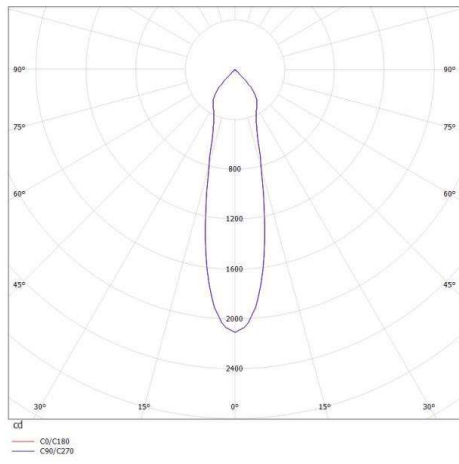

Color lamp
RAL
EAN-Number
Lifetime [h]

black
9005
9010506139877
25 000

The values are rated values. Power and luminous flux are initially subject to a tolerance of +/- 10%. Colour temperature tolerance: +/- 150 K.
The values apply to an ambient temperature of 25°C unless otherwise specified.