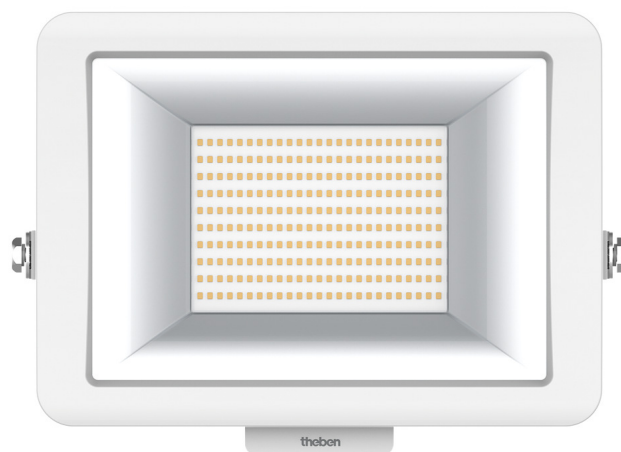

theLeda B100L W WH

Item no.: 1020698

theben

LED spotlights

LED light without motion detector

Description

- LED spotlight 100 W
- Suitable for outdoor use
- Flexible extension options thanks to optional module with motion detector including switch output or light sensor incl. switch output
- Spotlight can be turned by 360°
- Not dimmable

Technical data

theLeda B100L W WH	
Operating voltage	230 V AC
Frequency	50 Hz
Colour	White (similar RAL 9010)
Installation type	Wall and ceiling installation, Outdoor
LED output (lighting current)	11440 lm
Colour temperature	3000 K, warmwhite
Colour rendering index	< 80

theLeda B100L W WH	
Service life	L80/B10/51.000 h
Installation height	2 - 3 m
Ambient temperature	-20°C ... 40°C
Protection class	I
Type of protection	IP 65

Connection example

Subject to technical changes and misprints