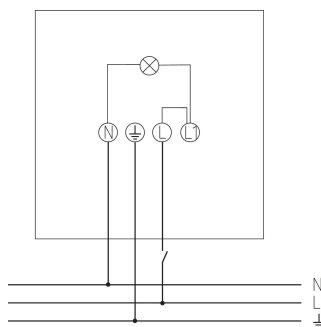

theLeda B100L W WH

Item no.: 1020698

theben

LED spotlights

LED light without motion detector

Description

- LED spotlight 100 W
- Suitable for outdoor use
- Flexible extension options thanks to optional module with motion detector including switch output or light sensor incl. switch output
- Spotlight can be turned by 360°
- Not dimmable

Technical data

theLeda B100L W WH	
Operating voltage	230 V AC
Frequency	50 Hz
Colour	White (similar RAL 9010)
Installation type	Wall and ceiling installation, Outdoor
LED output (lighting current)	11440 lm
Colour temperature	3000 K, warmwhite
Colour rendering index	< 80

theLeda B100L W WH	
Service life	L80/B10/51.000 h
Installation height	2 - 3 m
Ambient temperature	-20°C ... 40°C
Protection class	I
Type of protection	IP 65

Connection example

Subject to technical changes and misprints