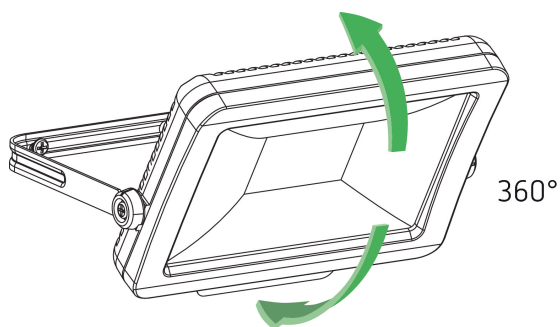

theLeda B100L W WH

Item no.: 1020698

theben

LED spotlights

LED light without motion detector

Description

- LED spotlight 100 W
- Suitable for outdoor use
- Flexible extension options thanks to optional module with motion detector including switch output or light sensor incl. switch output
- Spotlight can be turned by 360°
- Not dimmable

Technical data

theLeda B100L W WH	
Operating voltage	230 V AC
Frequency	50 Hz
Colour	White (similar RAL 9010)
Installation type	Wall and ceiling installation, Outdoor
LED output (lighting current)	11440 lm
Colour temperature	3000 K, warmwhite
Colour rendering index	< 80

theLeda B100L W WH	
Service life	L80/B10/51.000 h
Installation height	2 - 3 m
Ambient temperature	-20°C ... 40°C
Protection class	I
Type of protection	IP 65

Connection example

Subject to technical changes and misprints