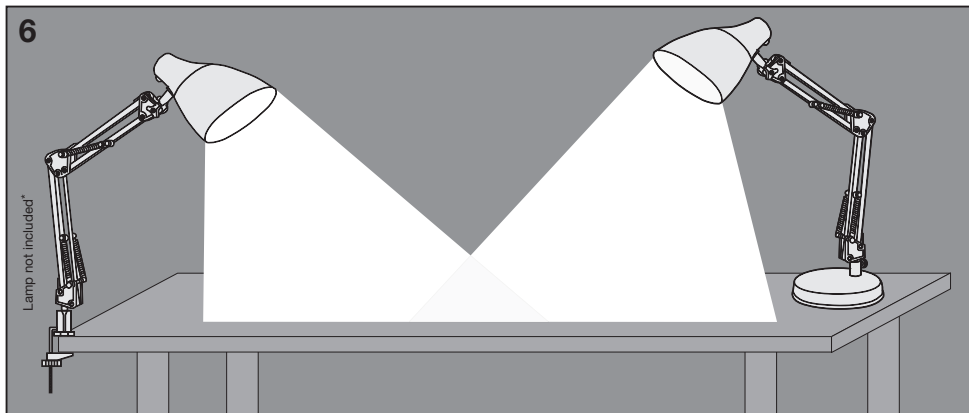

LEDVANCE SASU
CQM, 5 rue d'Altorf
67120 Molsheim France
www.ledvance.com

© LEDVANCE Ltd, Sterling House,
810 Mandarin Court, Warrington,
Cheshire, WA1 1GG, United Kingdom

G11214484
19.03.2025