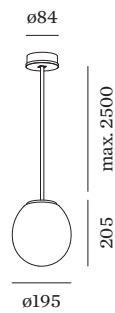

WEVER & DUCRÉ
LIGHTING

DRO SUSPENDED 2.0

2522C0WB0

Project

Type

Notes

Quantity

Date

GENERAL

Ceiling

Suspended

Jet Black + White Opal Glass

IP20

Interior

LED

Lamp C35

E14

Socket E14

max. 6 W

PHYSICAL

Diameter 195 mm

Height 205 mm

1.3 kg

incl. 2.5 m suspension

ELECTRICAL

220 - 240 V

PC1