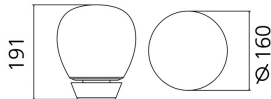

Empatia 16 Table

Carlotta de Bevilacqua, Paola di Arianello

IP20     Dimmerable: 

LUMINAIRE

- Watt: **11W**
- Delivered lumens output: **567lm**
- CCT: **3000K**
- Efficiency: **55%**
- Efficacy: **51.55lm/W**
- CRI: **90**
- Dimmer Typology: **Microswitch Dimmer**

PRODUCT CODE: 1813010A

FEATURES

- Article Code: **1813010A**
- Colour: **White**
- Installation: **Table**
- Material: **Blown glass, methacrylate, aluminum**
- Series: **Design Collection**
- design by: **Carlotta de Bevilacqua, Paola di Arianello**

DIMENSIONS

- Height: **cm 19**
- Diameter: **cm 16**
- Impact Resistance: **N/D**
- Glow Wire Test: **650°C**

SOURCES INCLUDED

- Category: **Led**
- Number: **1**
- Watt: **11W**
- Delivered lumens output: **1380lm**
- Color temperature (K): **3000K**
- CRI: **90**
- Color Tolerance: **2SDCM**