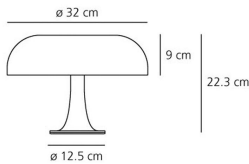

Nessino White

Giancarlo Mattioli, Gruppo Architetti Urbanisti Città Nuova

IP20      

LUMINAIRE

- Watt: **80W**
- Voltage: **220V-240V**
- Delivered lumens output: **680lm**
- CCT: **3000K**

DESCRIPTION

Body and diffuser in polycarbonate.

DIMENSIONS

- Height: **cm 22.3**
- Diameter: **cm 32**
- Base Diameter: **cm 12.5**
- Impact Resistance: **N/D**
- Glow Wire Test: **850°C**

NOT INCLUDED SOURCES

- Category: **HALO**
- Number: **4**
- Watt: **20W**
- Socket: **E14**
- Color Rendering: **100**
- Color temperature (K): **3000K**
- Duration (h): **2000h**
- Class: **A**