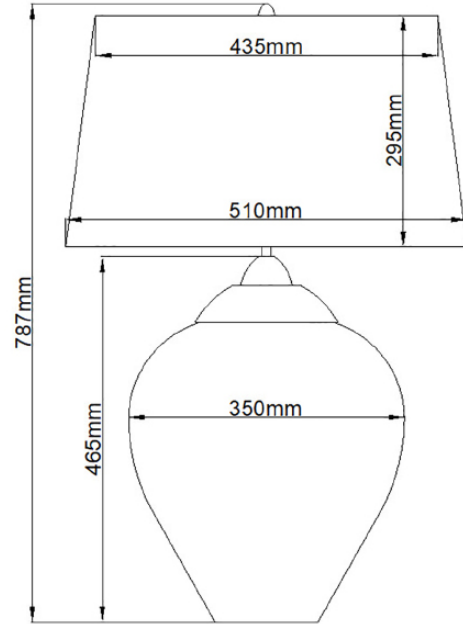

MODEL: Large Table Lamp

Samara's textured blown glass, classic polished nickel metal-work and beautiful hand-made fabric shades combine to form an arresting and gorgeous table-lamp. Combined with a 4-way switch, this design features independent light sources for the shade and the glass. ( GU10 supplied )

1. Stock Code	QN-SAMARA-TL-LRG-PLM	17. Minimum Drop (mm)	
2. Product Type	Table Lamp	18. Maximum Drop (mm)	
3. Category	Interior	19. Chain/extension rods	
4. Family	Samara	20. Ceiling Pan Width/Diameter	
5. Finish	Polished Nickel	21. Net Weight (kg)	7.02kg
6. IP Rating		22. Gross Weight (kg)	7.8kg
7. Class	Class I	23. Back Plate Height (mm)	
8. Voltage	220-240v 50hz	24. Back Plate Width (mm)	
9. Max. Wattage	60W	25. Base Plate Depth (mm)	
10. Lamp Holder Type	E27	26. Build Materials	Steel, Clear Glass, Faux Silk
11. No. of Lamps	1	27. Box Dimensions	54 x 54 x 78cm
12. Lamp Supplied	1 x 7W LED GU10	28. Barcode	5024005674214
13. Lumen Output	No	29. Guarantee	general 2 year guarantee
14. Overall Width-Diameter (mm)	510mm		
15. Overall Height (mm)	787mm		
16. Overall Depth (mm)			