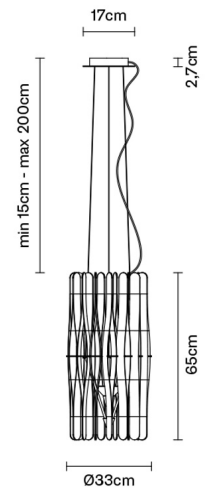

STICK

F23A0169

Matali Crasset

Description

Pendant lamp whose light is discreetly diffused from a frame decorated with laths of Ayous wood. Structure and stem in powderpainted metal, or structure in powder-painted metal with stem in Toulipier wood.

Bulb

Weight Lamp

Net: 2.04 kg

Packaging

Gross weight: 2.15 kg
Volume: 0.095 m³
Number of boxes: 2

Specs

EAC IP20

Dimensions