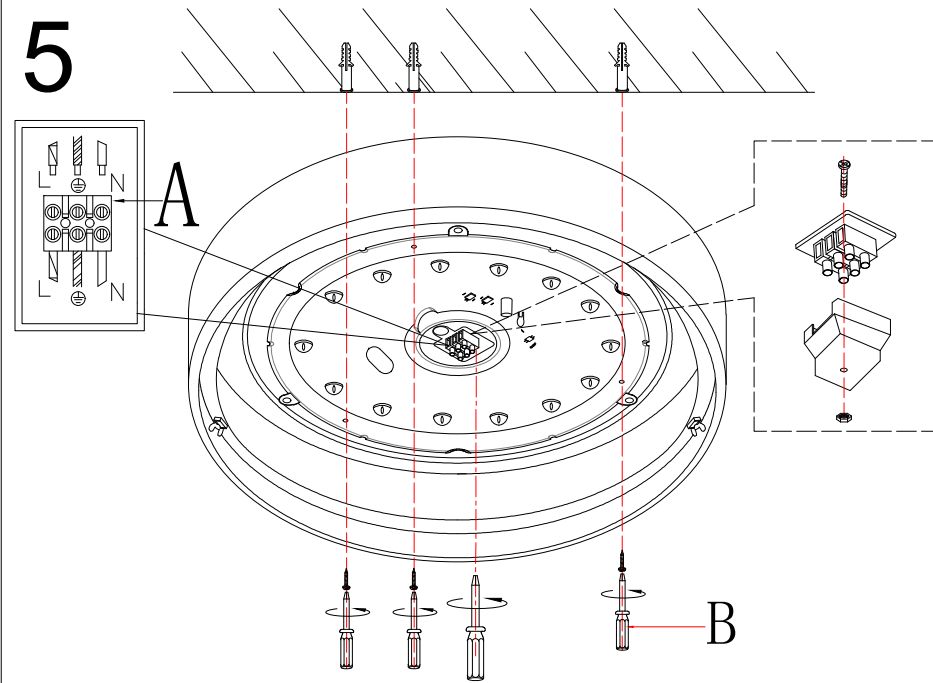

4

lightly press the spring in 3 positions to lift the lampshade off the chassis

5

6

position the lampshade against the spring, lightly press the spring in 3 positions and fix the lampshade in the chassis

7