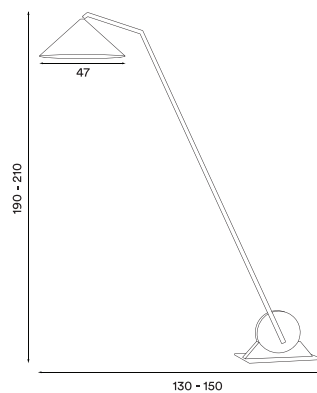

Gear floor

Gear floor
– Item no. 410

Product type: Floor lamp
Design: Johan Lindstén, 2018
Base, body and shade material: Steel
Base, body and shade colour: Black
Shade inner colour: White
Wire (with dimmer switch): Black, 200 cm
Bulb: E27, Max. 100 W (dimmable)
Voltage: 220V - 240V - 50/60Hz
Net weight: 17.1 kg
Minimum order size: 1

Dimensions and light direction:

Recommended dimmable bulb:

LED – 11 W

H – 40 W