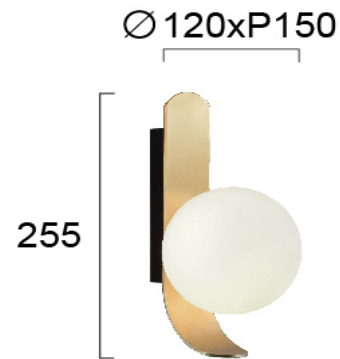

Product Datasheet

Code	4266201
Description	Wall Lamp Polina
Family	POLINA
Type	WALL LIGHTS
Type of Lamp	G9
Watt	1 x Max 40W
Volt	220-240 VAC
Hertz	50-60 Hz
Class	Class I
IP	IP20
Environment	Indoor
Color	OPAL / GOLD
Material	GLASS / PLATED STEEL
Length	W: 120
Height	H: 255
Width	P: 150