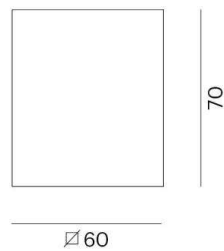

LIRO SD

472-20089560

LIRO SD SURFACE MOUNTED CEILING LUMINAIRE made of aluminium, white black, similar to RAL 9003/9005, beam 30°, light output direct, IP20

DRAWING

TECHNICAL DETAILS

System perform. [W]	9
Bulb type	LED
Luminous flux [lm]	650
Colour temp. [K]	3000K
CRI	>90
Light output	direct
Beam angle [°]	30°
Voltage [V]	220-240V 50/60Hz
Material	aluminium
Length [mm]	60
Width [mm]	60
Height [mm]	70
IP protection class	IP20
Voltage class	protection cl. I
Net weight [kg]	0,30
Color lamp	white black
RAL	9003/9005
EAN-Number	9010506139600
Lifetime [h]	25 000

LIGHT DISTRIBUTION CURVE

The values are rated values. Power and luminous flux are initially subject to a tolerance of +/- 10%. Colour temperature tolerance: +/- 150 K. The values apply to an ambient temperature of 25°C unless otherwise specified.