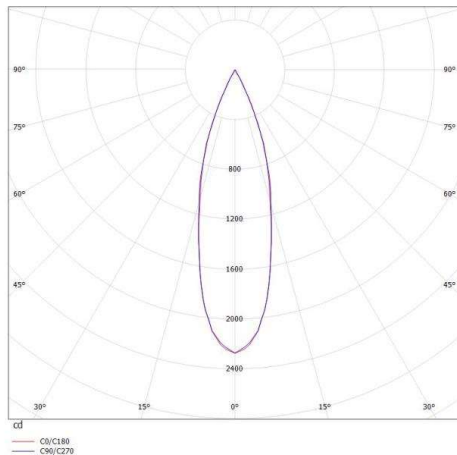

LIRO SD

472-20089560

LIRO SD SURFACE MOUNTED CEILING LUMINAIRE made of aluminium, white black, similar to RAL 9003/9005, beam 30°, light output direct, IP20

DRAWING

TECHNICAL DETAILS

System perform. [W]	9
Bulb type	LED
Luminous flux [lm]	650
Colour temp. [K]	3000K
CRI	>90
Light output	direct
Beam angle [°]	30°
Voltage [V]	220-240V 50/60Hz
Material	aluminium
Length [mm]	60
Width [mm]	60
Height [mm]	70
IP protection class	IP20
Voltage class	protection cl. I
Net weight [kg]	0,30
Color lamp	white black
RAL	9003/9005
EAN-Number	9010506139600
Lifetime [h]	25 000

LIGHT DISTRIBUTION CURVE

The values are rated values. Power and luminous flux are initially subject to a tolerance of +/- 10%. Colour temperature tolerance: +/- 150 K. The values apply to an ambient temperature of 25°C unless otherwise specified.