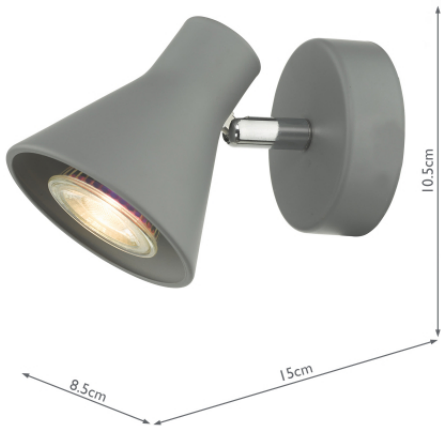

DIZ0739

Diza Single Spotlight Matt Grey

RRP

£14.40 (inc VAT)

TECHNICAL DATA

Measurements	D15 x H10.5 x W8.5cm
Fixing Plate Dimensions	H2.5 x Ø8cm
Finish	Matt Grey
Material	Metal
Nett Weight (kg)	0.234 kg

Primary Light:

Lamp 1 x 10w max GU10 Reflector

Recommended Lamp BUL-GU10-LED-8

IP Rating

IP20

Suitable

Indoor

Electrical Class

Class I, Earthed